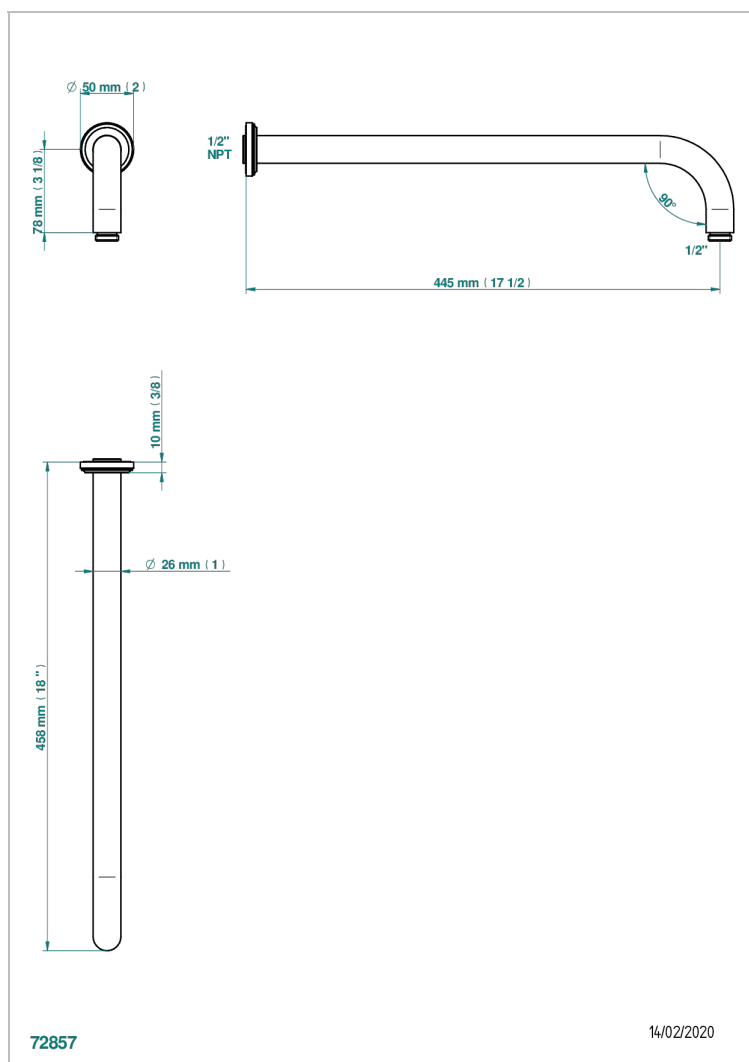

CORVAIR PORTORO

U8H-84L/US

Horizontal shower arm, 90°, lg: 17"

THG[®]
PARIS

CHARACTERISTIC

- Corvaair Portoro
- Horizontal shower arm, 90°, lg: 17"

AVAILABLE FINITIONS

Black ceram - D30
Blush PVD - H62
Brass color PVD - H49
Brown bronze color PVD - F33
Chrome polished - A02
Gold color PVD - H52

Gold mat - F07
Gold polished - F01
Graphite PVD - H64
Light coated bronze - D01
Matt Umber PVD - H67
Matt blush PVD - H60

Matt brass color PVD - H50
Matt brown bronze color PVD - F34
Matt chrome (American satin) - C02
Matt gold color PVD - H53
Matt graphite PVD - H65
Matt nickel (American satin) - C01

Matt nickel color PVD - H56
Nickel color PVD - H55
Nickel polished - B01
Soft gold - F30
Soft matt gold - F31
Umber PVD - H66