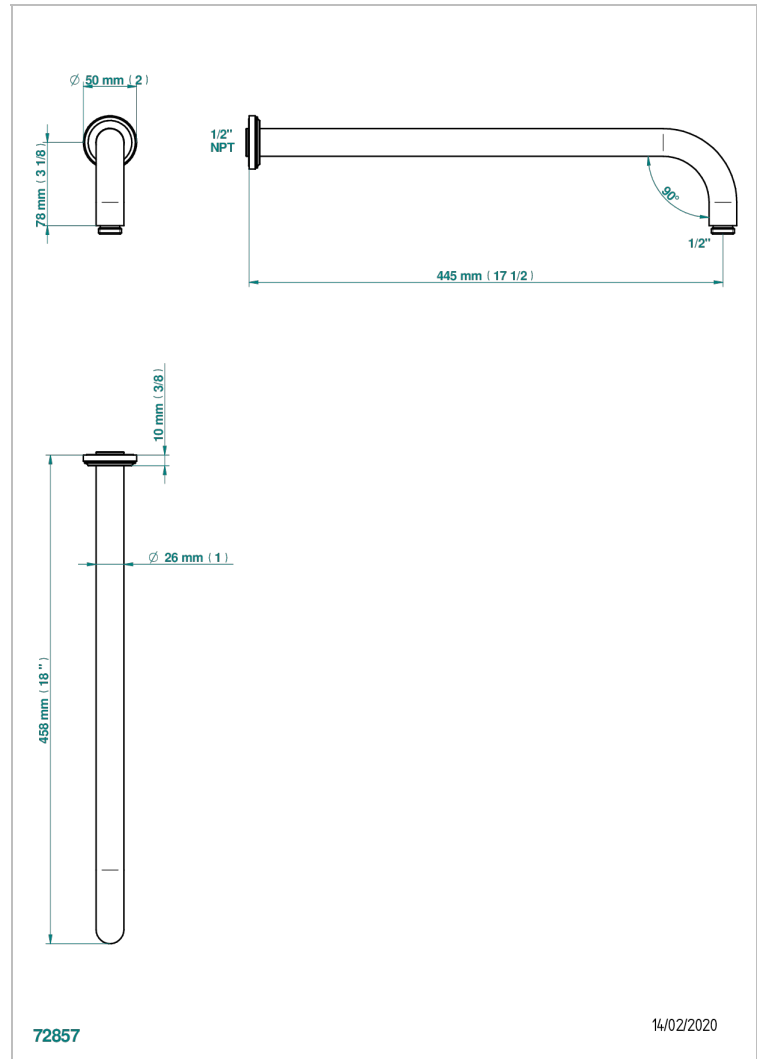

CORVAIR HOWLITE WITH LEVER HANDLES

U8G-84L/US

Horizontal shower arm, 90°, lg: 17"

THG
PARIS

CHARACTERISTIC

- Corvaire Howlite with lever handles
- Horizontal shower arm, 90°, lg: 17"

AVAILABLE FINITIONS

Black ceram - D30
Blush PVD - H62
Brass color PVD - H49
Brown bronze color PVD - F33
Chrome polished - A02
Gold color PVD - H52

Matt nickel color PVD - H56
Nickel color PVD - H55
Nickel polished - B01
Soft gold - F30
Soft matt gold - F31
Umber PVD - H66