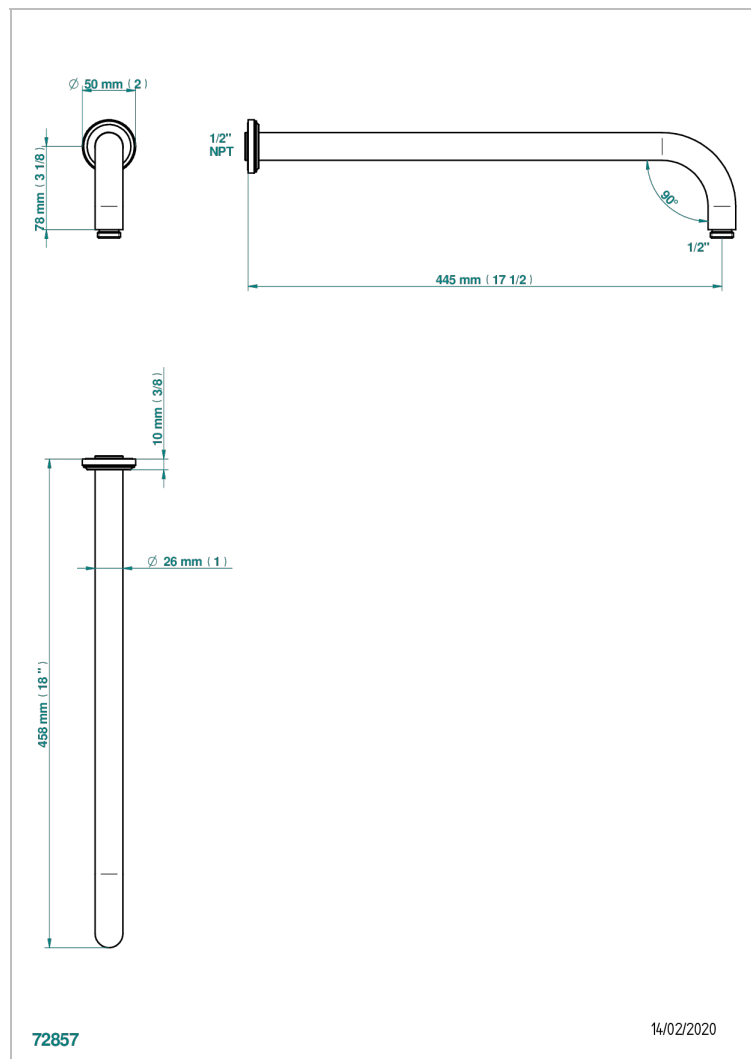

# CORVAIR HOWLITE

U8F-84L/US

Horizontal shower arm, 90°, lg: 17"

THG<sup>®</sup>  
PARIS

## CHARACTERISTIC

- Corvoir Howlite
- Horizontal shower arm, 90°, lg: 17"