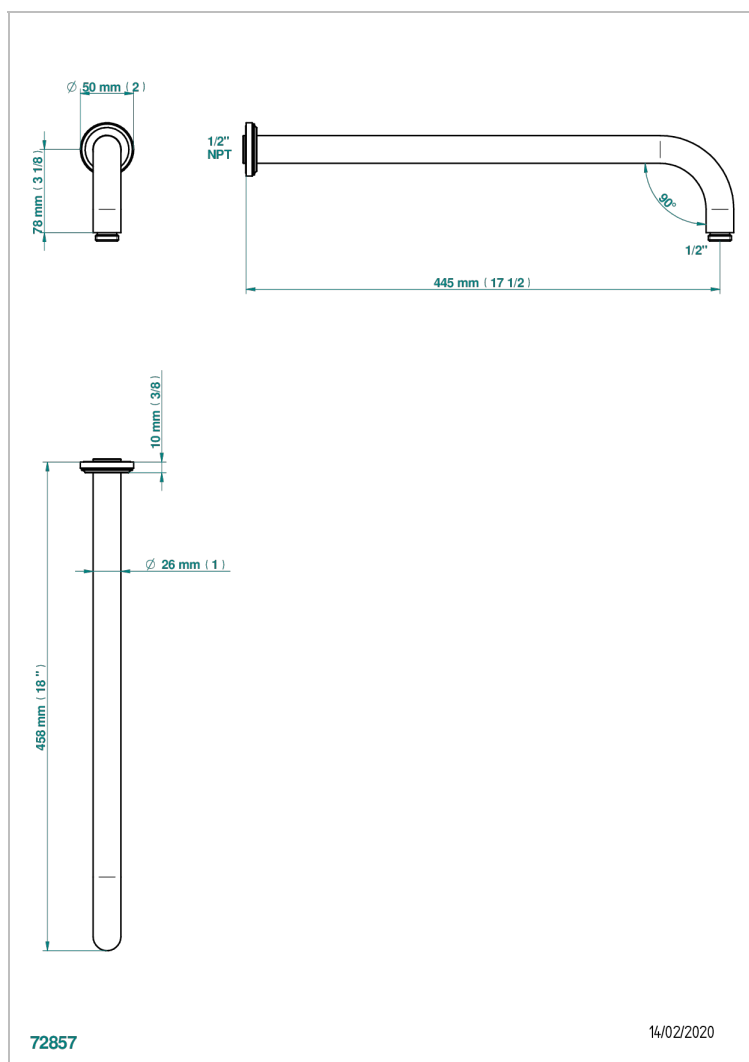

CORVAIR WITH LEVER HANDLES

U8E-84L/US

Horizontal shower arm, 90°, lg: 17"

THG
PARIS

CHARACTERISTIC

- Corvaire with lever handles
- Horizontal shower arm, 90°, lg: 17"

AVAILABLE FINITIONS

Black ceram - D30
Blush PVD - H62
Brass color PVD - H49
Brown bronze color PVD - F33
Chrome polished - A02
Gold color PVD - H52

Gold mat - F07
Gold polished - F01
Graphite PVD - H64
Light coated bronze - D01
Matt Umber PVD - H67
Matt blush PVD - H60

Matt brass color PVD - H50
Matt brown bronze color PVD - F34
Matt chrome (American satin) - C02
Matt gold color PVD - H53
Matt graphite PVD - H65
Matt nickel (American satin) - C01

Matt nickel color PVD - H56
Nickel color PVD - H55
Nickel polished - B01
Polished chrome with gold inlay - GA1
Soft gold - F30
Soft matt gold - F31

Umber PVD - H66