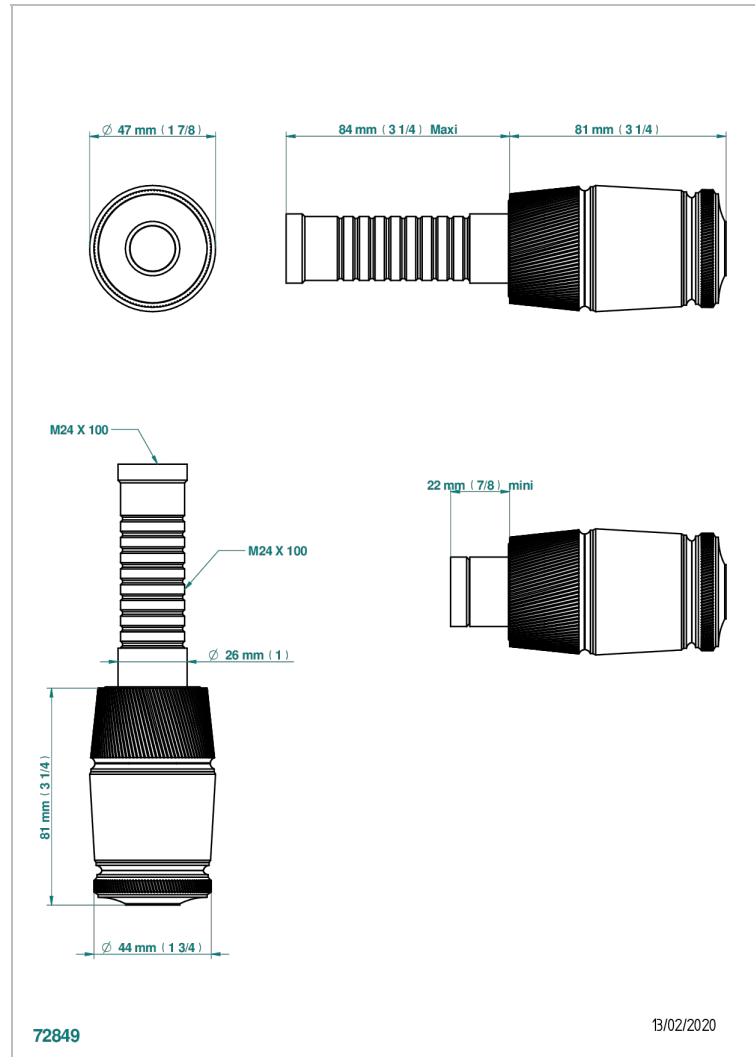

CORVAIR HOWLITE

U8F-30B

Wall volume control 30 & 32 trim

THG[®]
PARIS

CHARACTERISTIC

- Corvaire Howlite
- Wall volume control 30 & 32 trim

RELATED SKU'S

- Ref. G00-32CUSA 3/4" Volume control wall valve with ceramic cartridge
- Ref. G00-32HUSA 3/4" Volume control wall valve with ceramic cartridge counterclockwise
- Ref. G00-30CUSA 1/2" volume control wall valve with ceramic cartridge
- Ref. G00-30HUSA 1/2" Volume control wall valve with ceramic cartridge counterclockwise

AVAILABLE FINITIONS

Black ceram - D30
Blush PVD - H62
Brass color PVD - H49
Brown bronze color PVD - F33
Chrome polished - A02
Gold color PVD - H52

Gold mat - F07
Gold polished - F01
Graphite PVD - H64
Light coated bronze - D01
Matt Umber PVD - H67
Matt blush PVD - H60