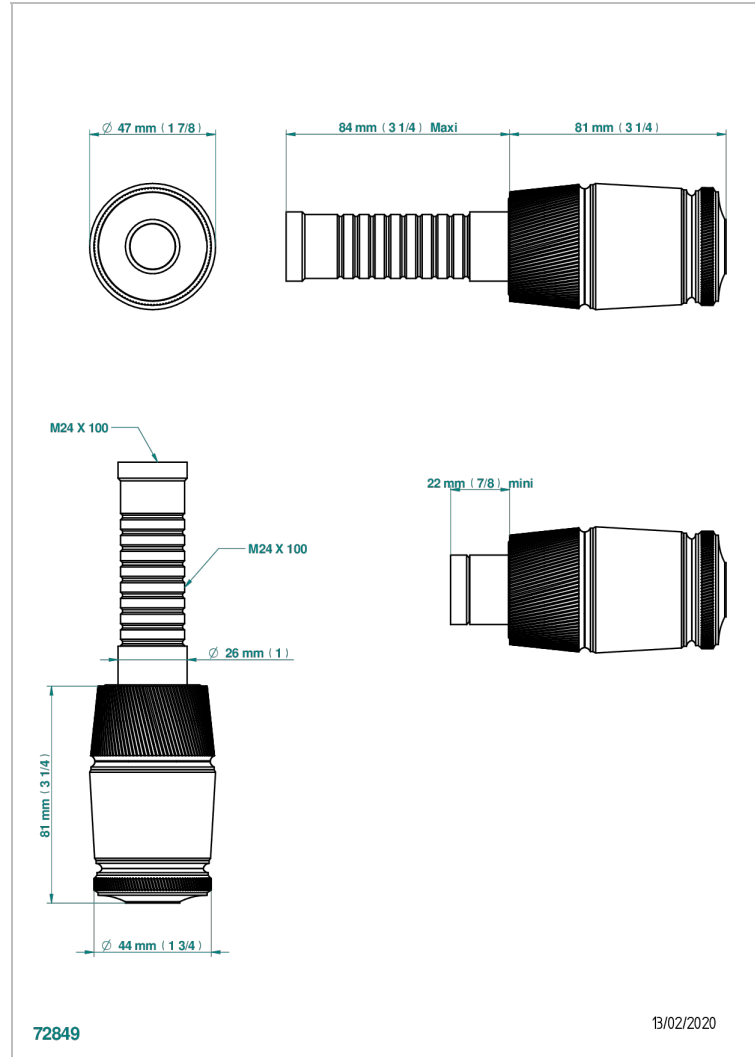

CORVAIR HOWLITE

U8F-30B

Trim only for wall valve 1/2" ref.30/CA & 30/HA and 3/4" ref.32/CA & 32/HA and diverter ref.50/4VMA

THG[®]
PARIS

CHARACTERISTIC

- Corvoir Howlite
- Trim only for wall valve 1/2" ref.30/CA & 30/HA and 3/4" ref.32/CA & 32/HA and diverter ref.50/4VMA

RELATED SKU'S

- Ref. G00-30/CA Wall mounted 1/2" valve body with ceramic head, 1/4 turn left - no trim
- Ref. G00-30/HA Wall mounted 1/2" valve body with ceramic head, 1/4 turn right
- Ref. G00-32/CA Wall mounted 3/4" valve with ceramic head, 1/4 turn left - no trim
- Ref. G00-32/HA Wall mounted 3/4" valve body with ceramic head, 1/4 turn right - no trim

AVAILABLE FINITIONS

Black ceram - D30
Blush PVD - H62
Brass color PVD - H49
Brown bronze color PVD - F33
Gold color PVD - H52
Graphite PVD - H64

Lacquered light bronze - D01
Matt Umber PVD - H67
Matt blush PVD - H60
Matt brass color PVD - H50
Matt brown bronze color PVD - F34
Matt chrome - C02