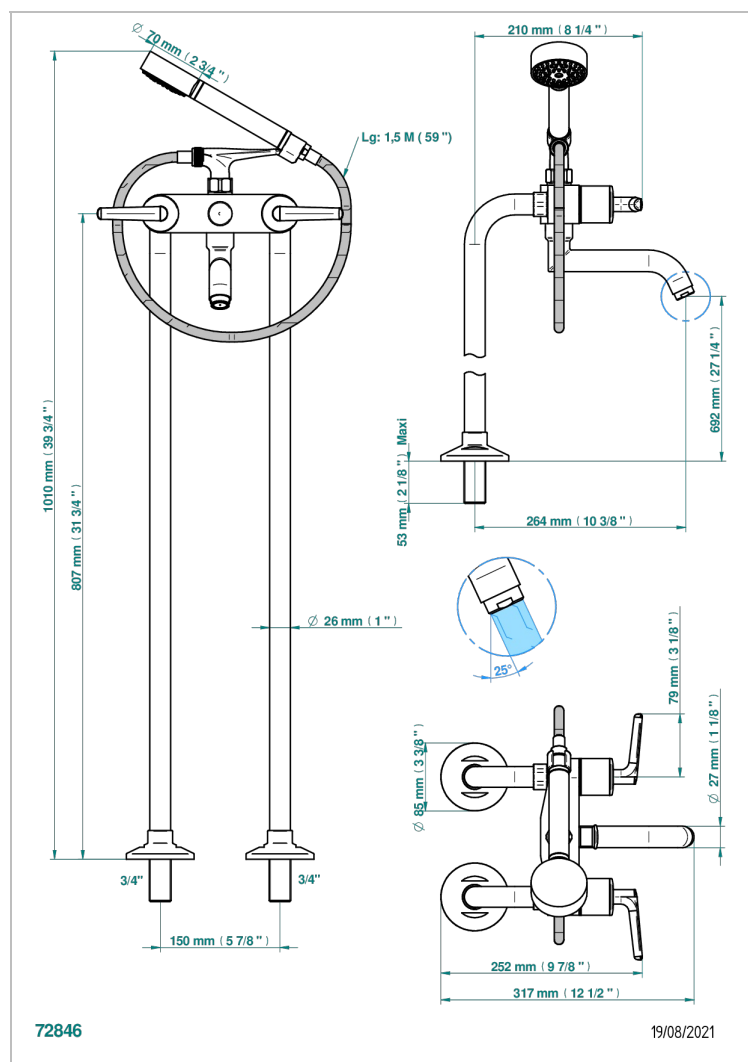

BONDI WITH LEVER HANDLES

G7G-13CS

Bath shower tub filler with floor risers

CHARACTERISTIC

- ACS : 21ACCLY034

TECHNICAL SPECS

- Recommandé : 3 bars (max. 5 bars) - Advised : 43,5 psi (max. 72 psi)
- Bec : 35 l/min à 3 bars - Douchette : 9,5 l/min à 3 bars
- Spout : 9.26 gpm at 43.5 psi - Handshower : 2.5 gpm at 43.5 psi

STANDARDS

AVAILABLE FINITIONS

Black ceram - D30
Blush PVD - H62
Brass color PVD - H49
Brown bronze color PVD - F33
Chrome polished - A02
Chrome polished / gold polished - G02

Gold color PVD - H52
Gold mat - F07
Gold polished - F01
Graphite PVD - H64
Light coated bronze - D01
Matt Umber PVD - H67

Matt blush PVD - H60
Matt brass color PVD - H50
Matt brown bronze color PVD - F34
Matt chrome (American satin) - C02
Matt gold color PVD - H53
Matt graphite PVD - H65

Matt nickel (American satin) - C01
Matt nickel color PVD - H56
Natural smoked Brass - A13
Nickel antique / Sovereign - H28
Nickel color PVD - H55
Nickel polished - B01