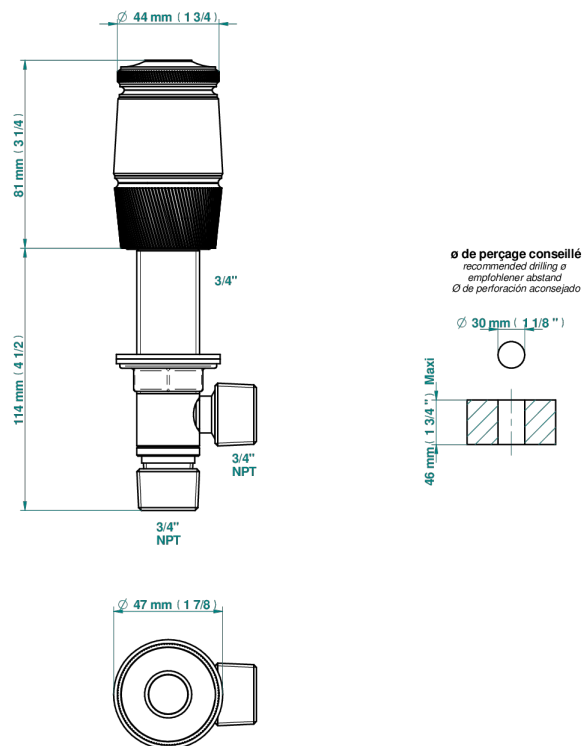

# CORVAIR HOWLITE

U8F-36

Rim mounted 3/4" valve

THG<sup>®</sup>  
PARIS

72843

13/02/2020

## CHARACTERISTIC

- Corvaair Howlite
- Rim mounted 3/4" valve