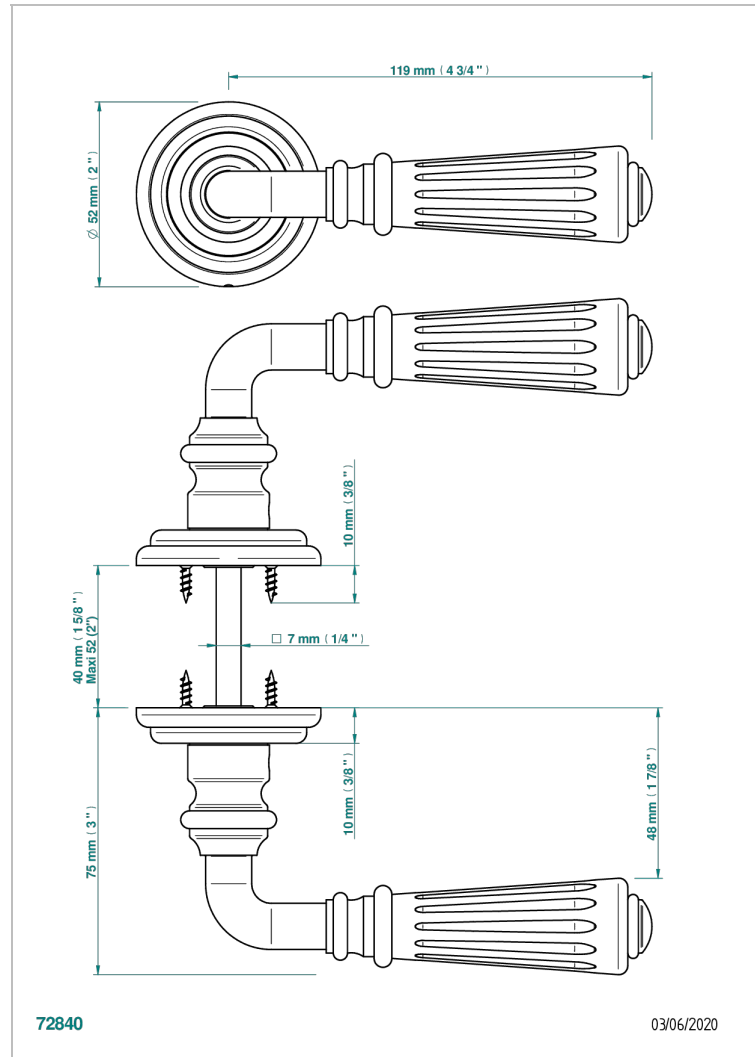

COLLECTION LONDON

B8B-DHRM8

Pair of door handles - London, fluted metal

THG[®]
PARIS

72840

03/06/2020

CHARACTERISTIC

- Collection London
- Pair of door handles - London, fluted metal

AVAILABLE FINITIONS

Black ceram - D30
Blush PVD - H62
Brass color PVD - H49
Brown bronze color PVD - F33
Gold color PVD - H52
Graphite PVD - H64

Lacquered light bronze - D01
Matt Umber PVD - H67
Matt blush PVD - H60
Matt brass color PVD - H50
Matt brown bronze color PVD - F34
Matt gold - F07