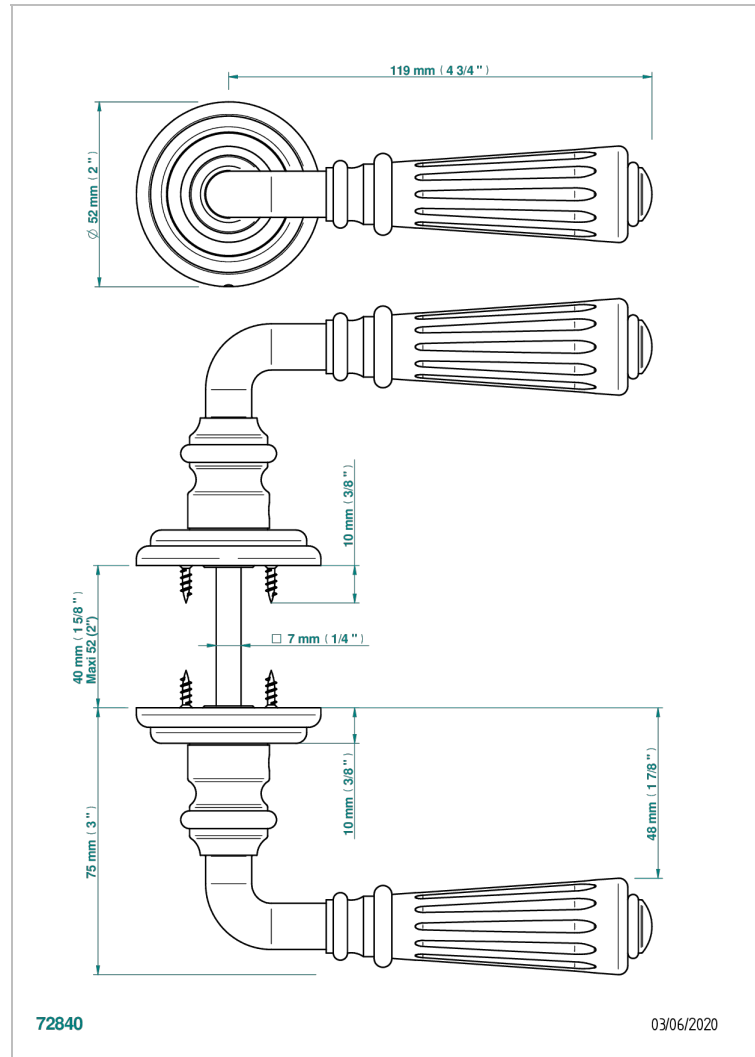

# COLLECTION LONDON

B8B-DHRM8

Pair of door handles - London, fluted metal

THG<sup>®</sup>  
PARIS

72840

03/06/2020

## CHARACTERISTIC

- Collection London
- Pair of door handles - London, fluted metal