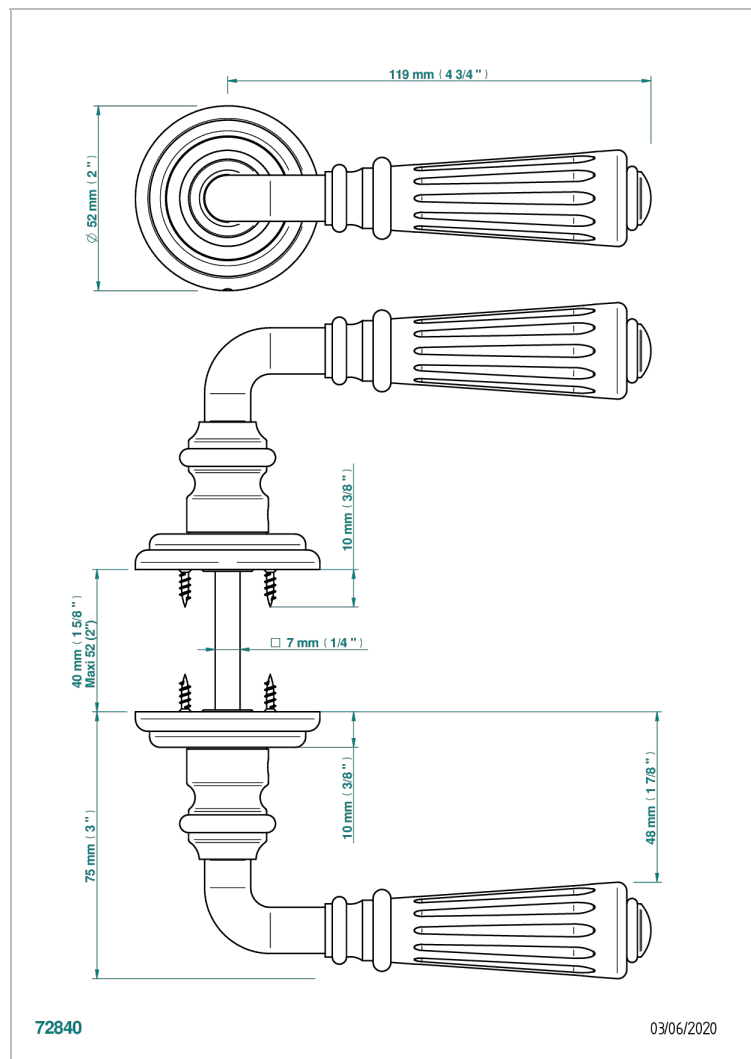

COLLECTION LONDON

B8B-DHRM8

Pair of door handles - London, fluted metal

THG[®]
PARIS

CHARACTERISTIC

- Collection London
- Pair of door handles - London, fluted metal

AVAILABLE FINITIONS

Black ceram - D30
Blush PVD - H62
Brass color PVD - H49
Brown bronze color PVD - F33
Gold color PVD - H52
Graphite PVD - H64

Lacquered light bronze - D01
Matt Umber PVD - H67
Matt blush PVD - H60
Matt brass color PVD - H50
Matt brown bronze color PVD - F34
Matt gold - F07

Matt gold color PVD - H53
Matt graphite PVD - H65
Matt nickel (color finish) - C01
Matt nickel color PVD - H56
Nickel color PVD - H55
Polished chrome (color finish) - A02