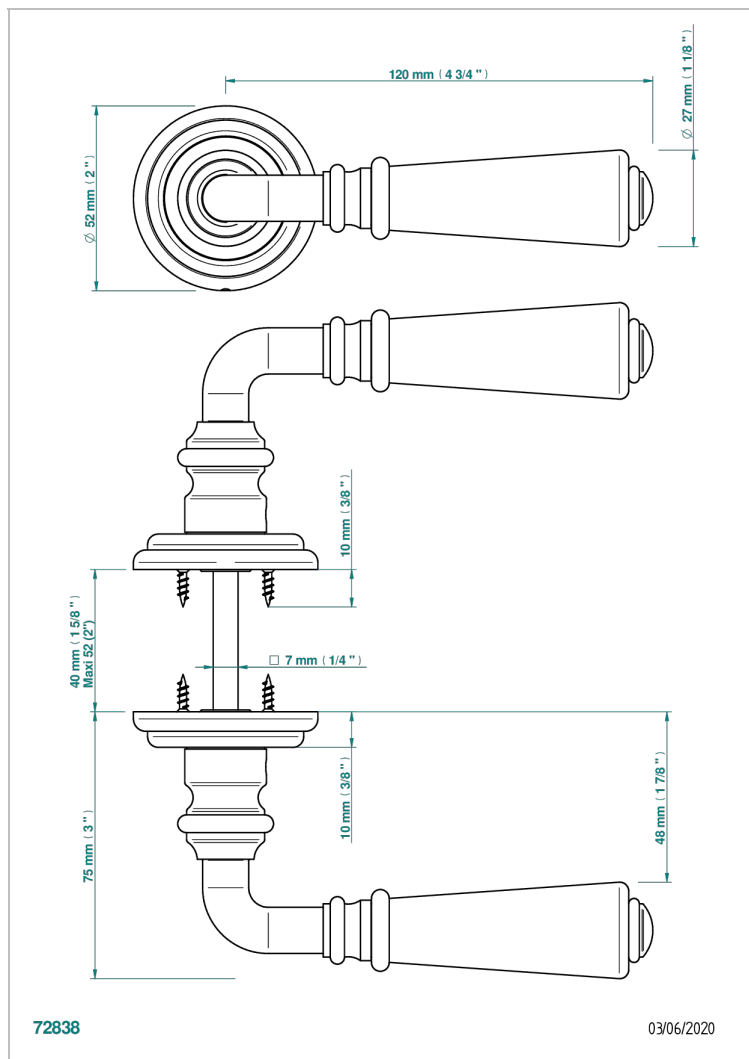

COLLECTION LONDON

B8B-DHRM1

Pair of door handles - London, metal

THG[®]
PARIS

CHARACTERISTIC

- Collection London
- Pair of door handles - London, metal

AVAILABLE FINITIONS

Black ceram - D30
Blush PVD - H62
Brass color PVD - H49
Brown bronze color PVD - F33
Gold color PVD - H52
Graphite PVD - H64

Lacquered light bronze - D01
Matt Umber PVD - H67
Matt blush PVD - H60
Matt brass color PVD - H50
Matt brown bronze color PVD - F34
Matt gold - F07

Matt gold color PVD - H53
Matt graphite PVD - H65
Matt nickel (color finish) - C01
Matt nickel color PVD - H56
Nickel color PVD - H55
Polished chrome (color finish) - A02