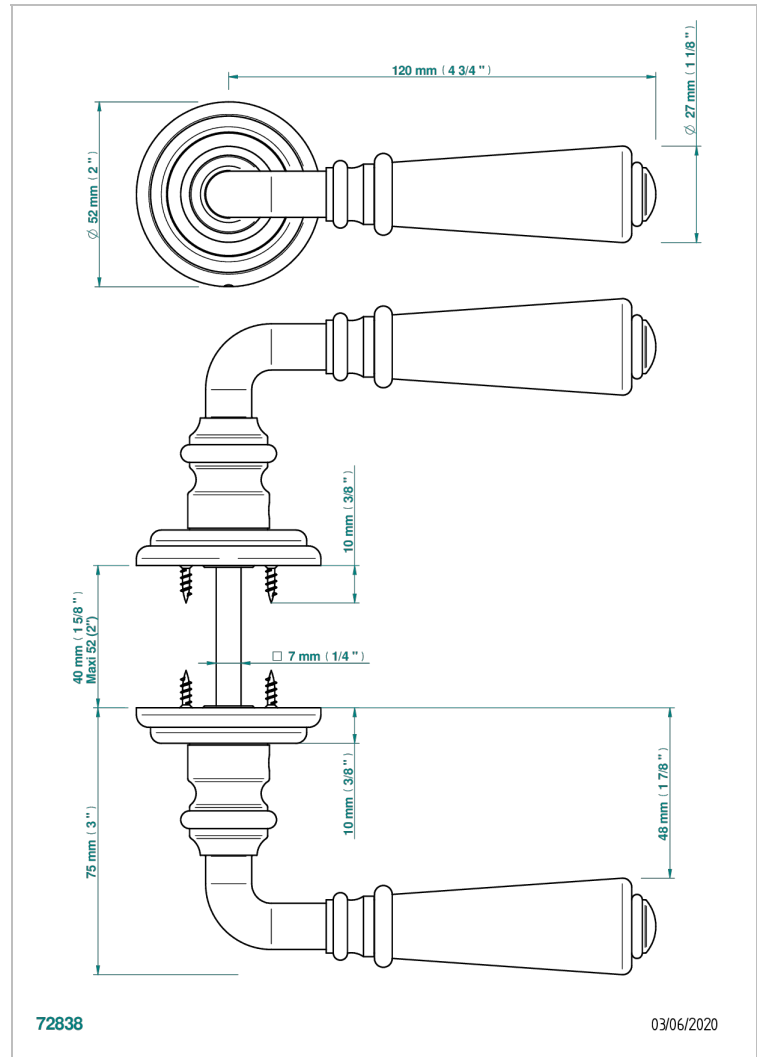

# COLLECTION LONDON

B8B-DHRM1

Pair of door handles - London, metal

THG<sup>®</sup>  
PARIS

## CHARACTERISTIC

- Collection London
- Pair of door handles - London, metal