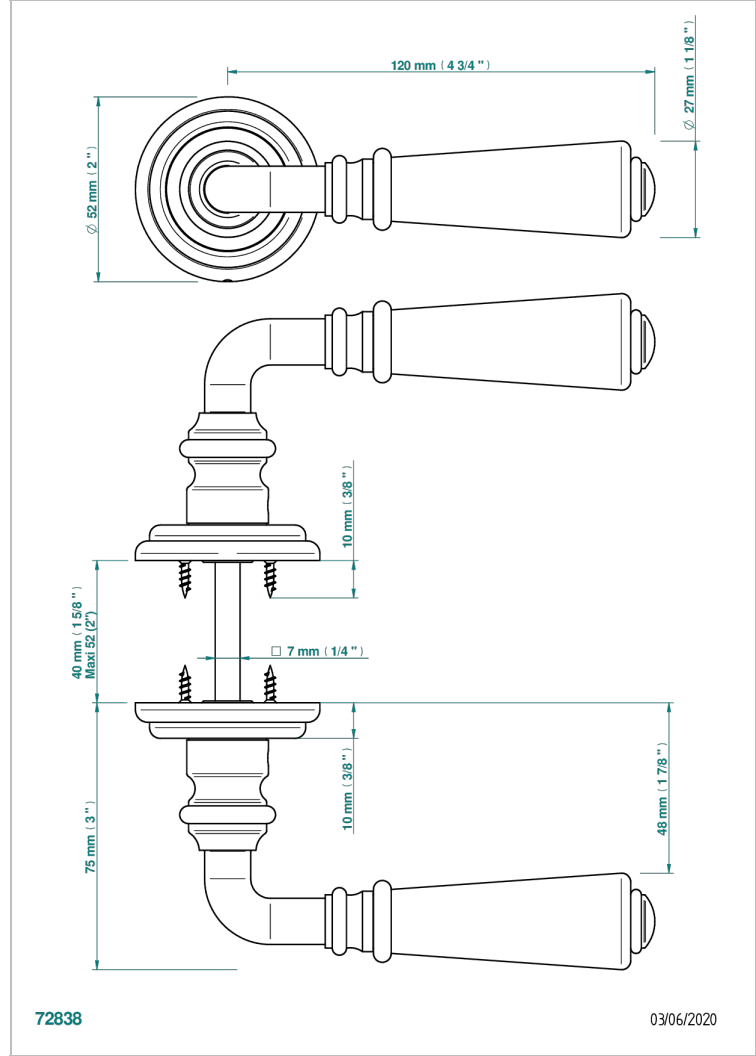

# COLLECTION LONDON

B8B-DHRM1

Pair of door handles - London, metal

THG<sup>®</sup>  
PARIS

## 特色

- Collection London
- Pair of door handles - London, metal