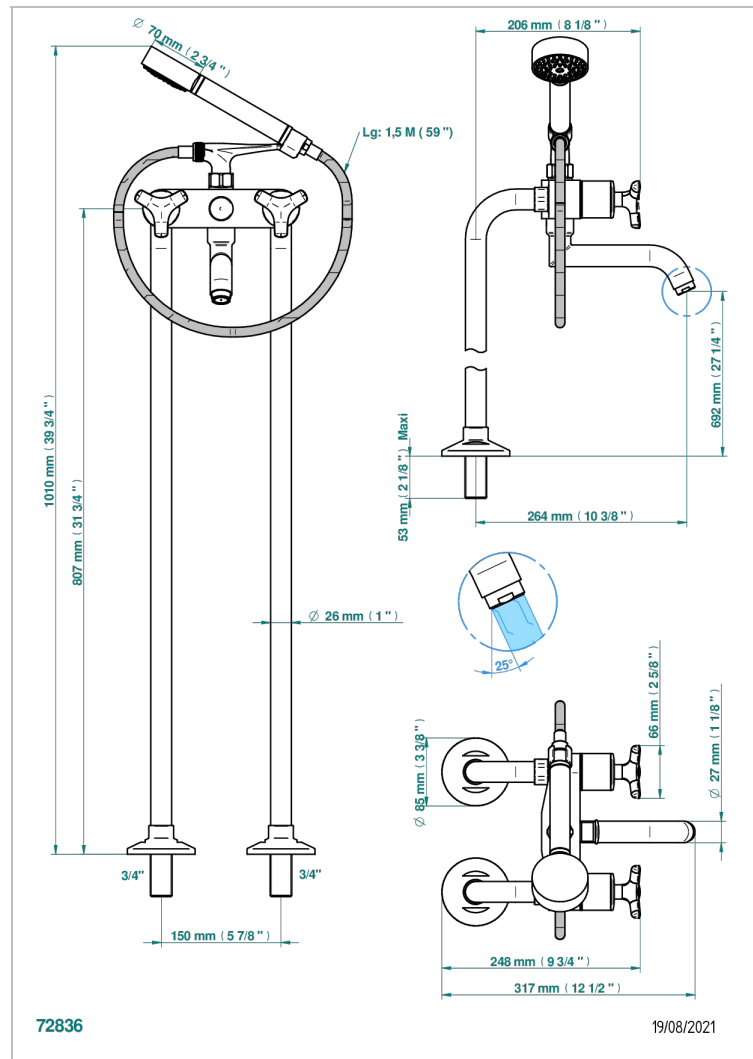

SYSTEM SMOOTH METAL

G9A-13CS

Bath shower tub filler with floor risers

THG[®]
PARIS

CHARACTERISTIC

- ACS : 21ACCLY034

TECHNICAL SPECS

- Recommandé : 3 bars (max. 5 bars) - Advised : 43,5 psi (max. 72 psi)
- Bec : 35 l/min à 3 bars - Douchette : 9,5 l/min à 3 bars
- Spout : 9.26 gpm at 43.5 psi - Handshower : 2.5 gpm at 43.5 psi

STANDARDS

AVAILABLE FINITIONS

Black ceram - D30
Blush PVD - H62
Brass color PVD - H49
Brown bronze color PVD - F33
Chrome polished - A02
Copper antique matt, coated - H07

Gold color PVD - H52
Gold mat - F07
Gold polished - F01
Graphite PVD - H64
Light coated bronze - D01
Matt Umber PVD - H67

Matt blush PVD - H60
Matt brass color PVD - H50
Matt brown bronze color PVD - F34
Matt chrome (American satin) - C02
Matt gold color PVD - H53
Matt graphite PVD - H65

Matt nickel (American satin) - C01
Matt nickel color PVD - H56
Nickel antique / Sovereign - H28
Nickel color PVD - H55
Nickel polished - B01
Polished chrome with gold inlay - GA1