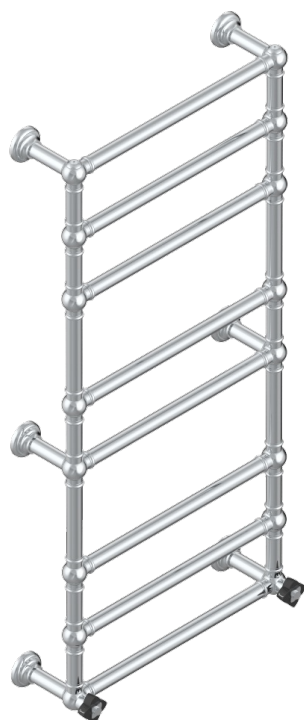

PETALE DE CRISTAL - BLACK CRYSTAL

U6D-TWT8H2

Traditional towel warmer, 8 rails, 625 mm x 1325 mm, hydronic with 2 stylised handles

THG[®]
PARIS

72835

17/02/2020

CHARACTERISTIC

- Pétale de Cristal - Black crystal
- Traditional towel warmer, 8 rails, 625 mm x 1325 mm, hydronic with 2 stylised handles

TECHNICAL SPECS

- Pression : 0,5 bars < P < 3 bars (recommandée)
- Pressure : 7.25 psi < P < 43.5 psi (advised)
- Température eau maximale conseillée : 60°C
- Maximum water temperature advised: 140°F
- Hauteur minimale au sol (maximum height from the ground) : 60 cm (24")
- Puissance / Power : 171W à Delta T 30

AVAILABLE FINITIONS

Blush PVD - H62
Brass color PVD - H49
Brown bronze color PVD - F33
Gold color PVD - H52
Graphite PVD - H64
Lacquered light bronze - D01

Matt Umber PVD - H67
Matt blush PVD - H60
Matt brass color PVD - H50
Matt brown bronze color PVD - F34
Matt chrome - C02
Matt gold - F07

Matt gold color PVD - H53
Matt graphite PVD - H65
Matt nickel (color finish) - C01
Matt nickel color PVD - H56
Nickel color PVD - H55
Polished chrome (color finish) - A02

Polished gold (color finish) - F01
Polished nickel - B01
Soft gold - F30
Soft matt gold - F31
Umber PVD - H66