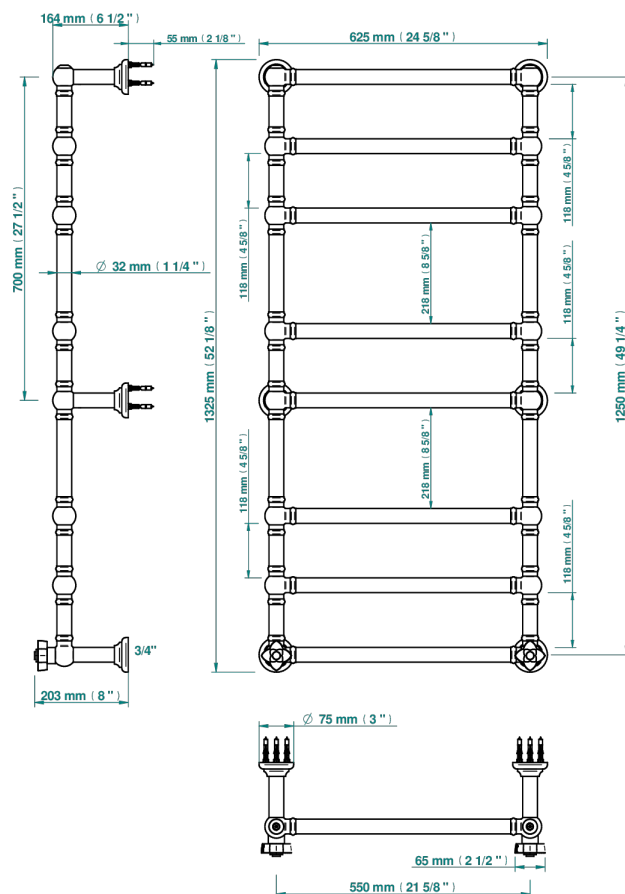

PETALE DE CRISTAL - BLACK CRYSTAL

U6D-TWT8H2

Traditional towel warmer, 8 rails, 625 mm x 1325 mm, hydronic with 2 stylised handles

THG[®]
PARIS

72835

17/02/2020

CHARACTERISTIC

- Pétale de Cristal - Black crystal
- Traditional towel warmer, 8 rails, 625 mm x 1325 mm, hydronic with 2 stylised handles

TECHNICAL SPECS

- Pression : 0,5 bars < P < 3 bars (recommandée)
- Pressure : 7.25 psi < P < 43.5 psi (advised)
- Température eau maximale conseillée : 60°C
- Maximum water temperature advised: 140°F
- Hauteur minimale au sol (maximum height from the ground) : 60 cm (24")
- Puissance / Power : 171W à Delta T 30