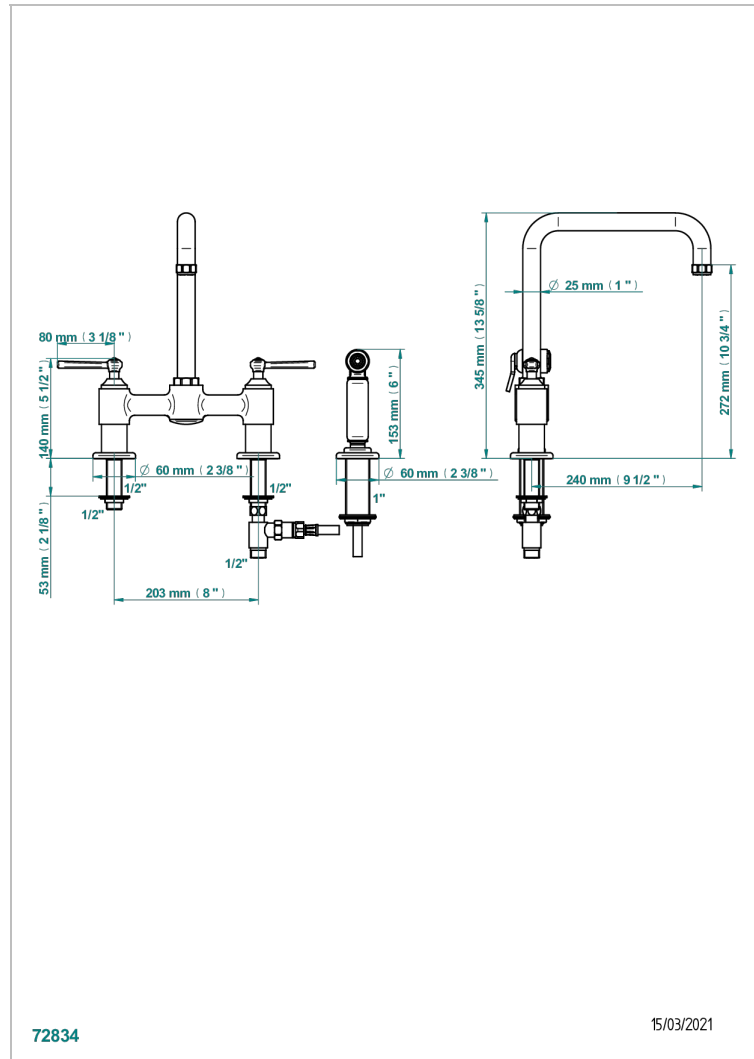

SAINT-GERMAIN WITH LEVER

G7D-159DM

3-hole sink mixer with swivel spout and side spray

72834

15/03/2021

CHARACTERISTIC

- ACS : 22ACCLY430

STANDARDS