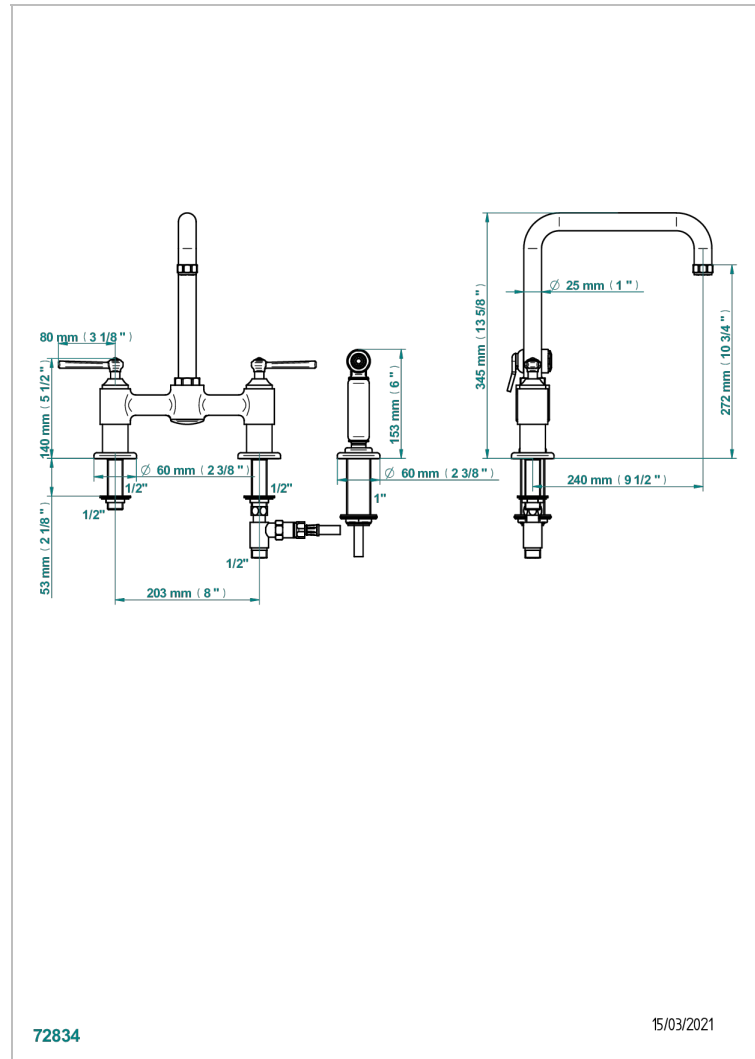

SAINT-GERMAIN WITH LEVER

G7D-159DM

3-hole sink mixer with swivel spout and side spray

CHARACTERISTIC

- ACS : 22ACCLY430

STANDARDS

AVAILABLE FINITIONS

Antique nickel - H28
Black ceram - D30
Blush PVD - H62
Brass color PVD - H49
Brown bronze color PVD - F33
Gold color PVD - H52