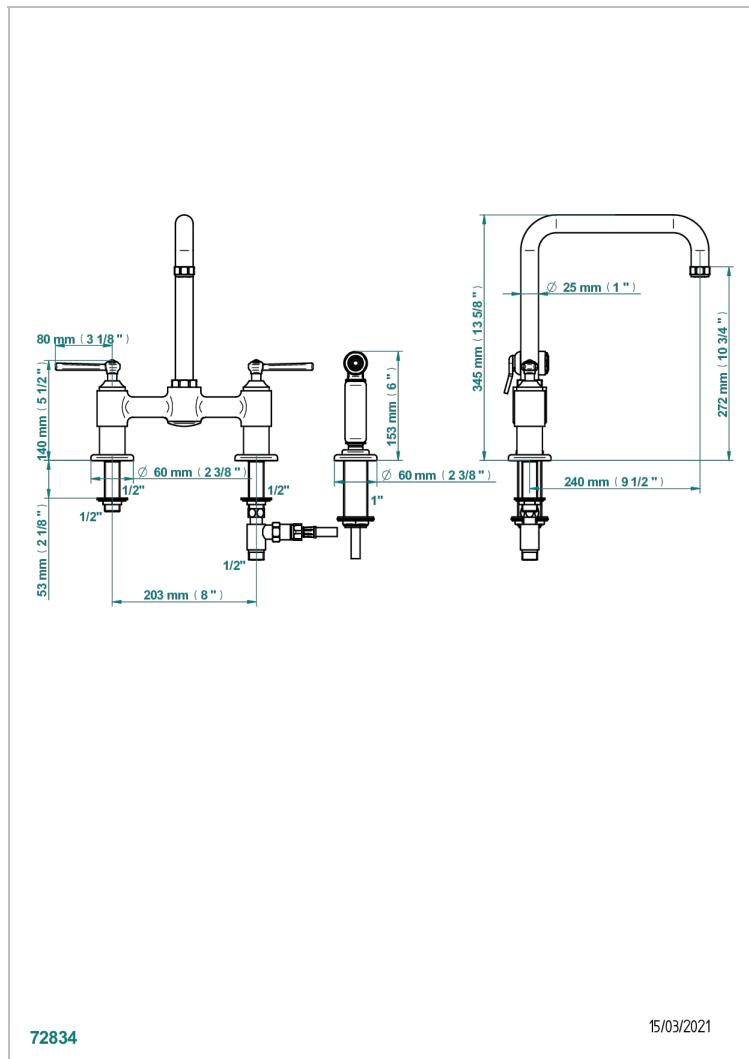

# SAINT-GERMAIN WITH LEVER

G7D-159DM

3-hole sink mixer with swivel spout and side spray

THG<sup>®</sup>  
PARIS

## CHARACTERISTIC

- ACS : 22ACCLY430