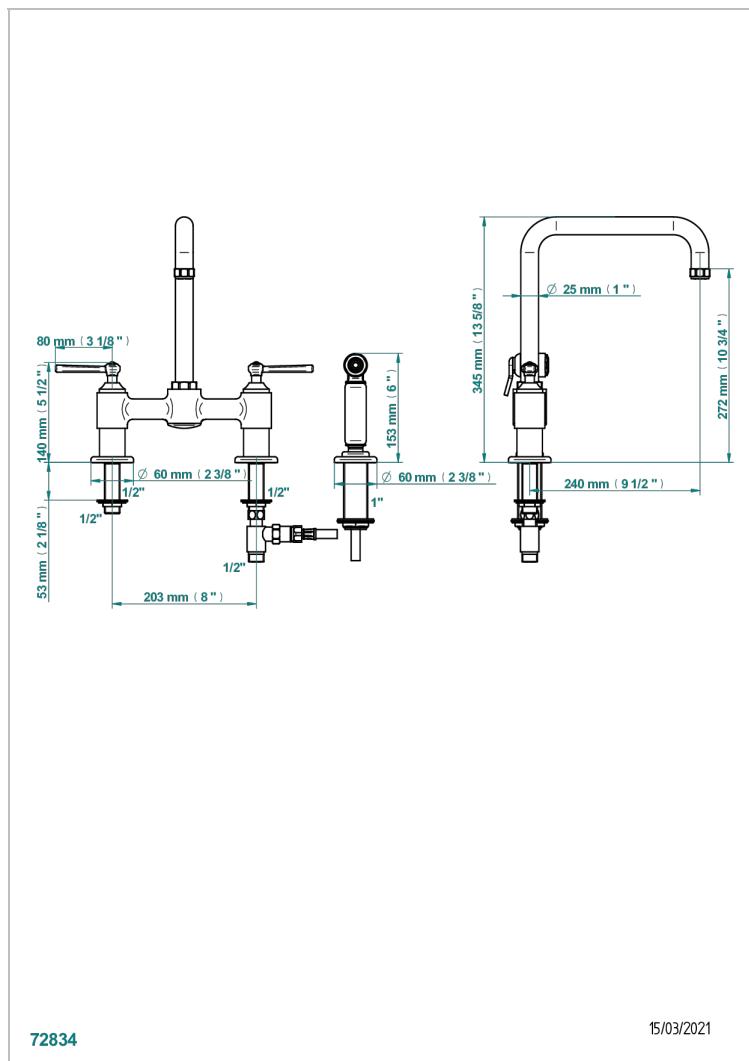

# SAINT-GERMAIN WITH LEVER

G7D-159DM

3-hole sink mixer with swivel spout and side spray

THG<sup>®</sup>  
PARIS

72834

15/03/2021

## 特色

- ACS : 22ACCLY430