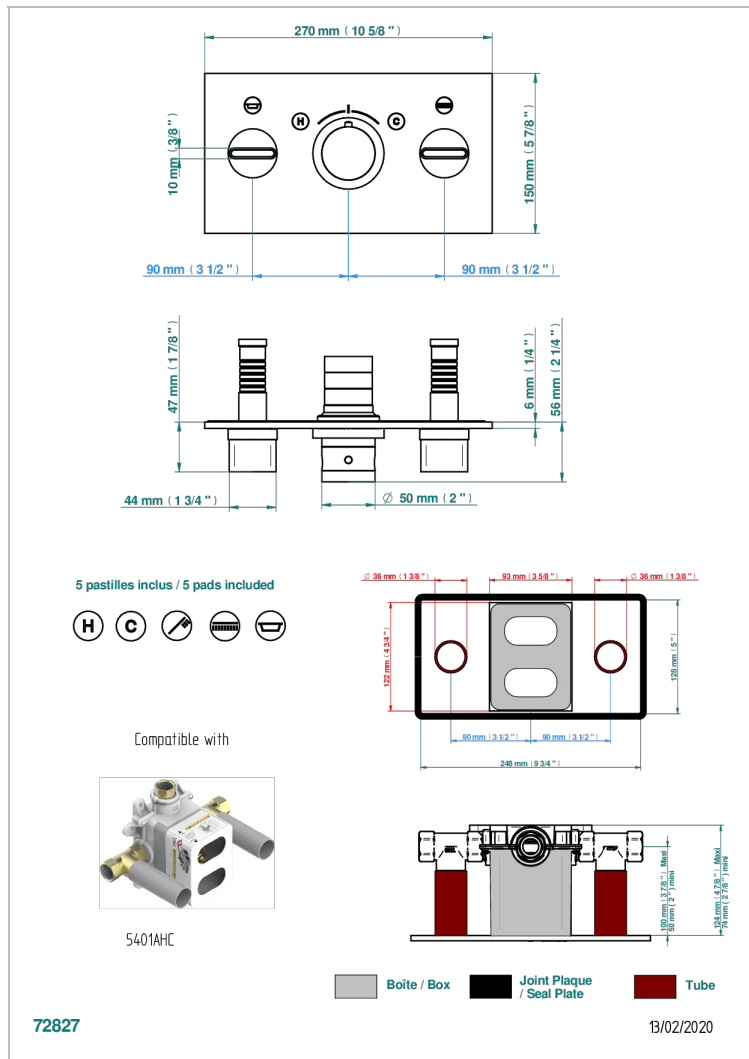

ICON-X CARBON GOLD WITH LEVER HANDLES

U7T-5401BEH

Trim for THG thermostat with 2 valves ref. 5 401AHM/US rough part supplied with fixing box , item to be installed horizontal

CHARACTERISTIC

- Icon-x carbon gold with lever handles
- Trim for THG thermostat with 2 valves ref. 5 401AHM/US rough part supplied with fixing box , item to be installed horizontal