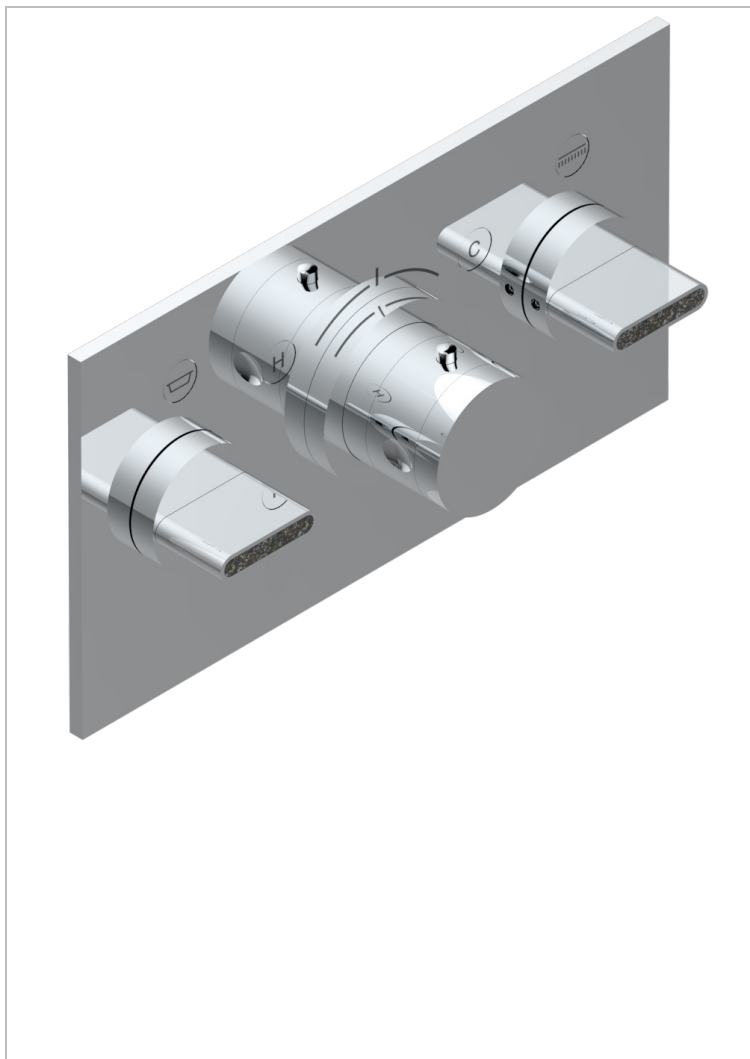

ICON-X CARBON GOLD WITH LEVER HANDLES

U7T-5401BEH

Trim for THG thermostat with 2 valves ref. 5 401AHM/US rough part supplied with fixing box , item to be installed horizontal

CHARACTERISTIC

- Icon-x carbon gold with lever handles
- Trim for THG thermostat with 2 valves ref. 5 401AHM/US rough part supplied with fixing box , item to be installed horizontal