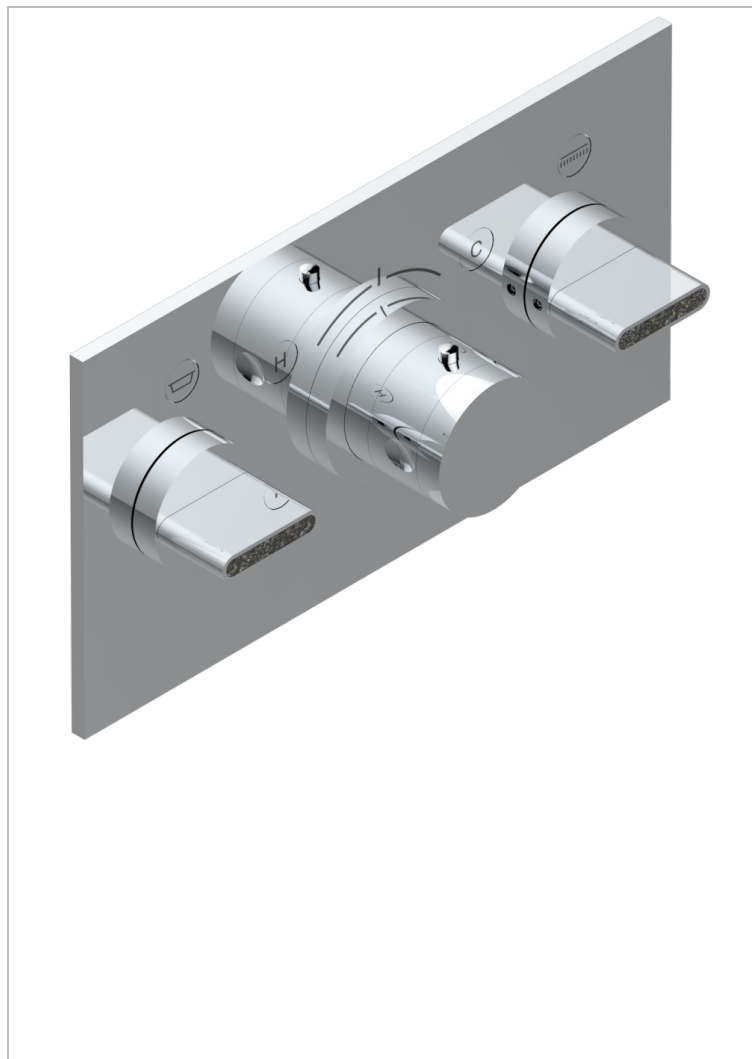

ICON-X CARBON GOLD WITH LEVER

U7T-5401BEH

Trim for thermostatic mixer with 2 valves item to be installed horizontal . to adapt on 5 401AHC or 5 401AHM

CHARACTERISTIC

- Icon-x carbon gold with lever
- Trim for thermostatic mixer with 2 valves item to be installed horizontal . to adapt on 5 401AHC or 5 401AHM

RELATED SKU'S

- Ref. G00-5401AHC 3/4" THG thermostat, 60 l/mn with two valves with wax cartridge delivered with a built-in box, without trim - to be installed horizontal (for installation with cross handle)
- Ref. G00-5401AHM 3/4" THG thermostat, 60 l/mn with two valves with wax cartridge delivered with a built-in box, without trim - to be installed horizontal (for installation with lever handle)