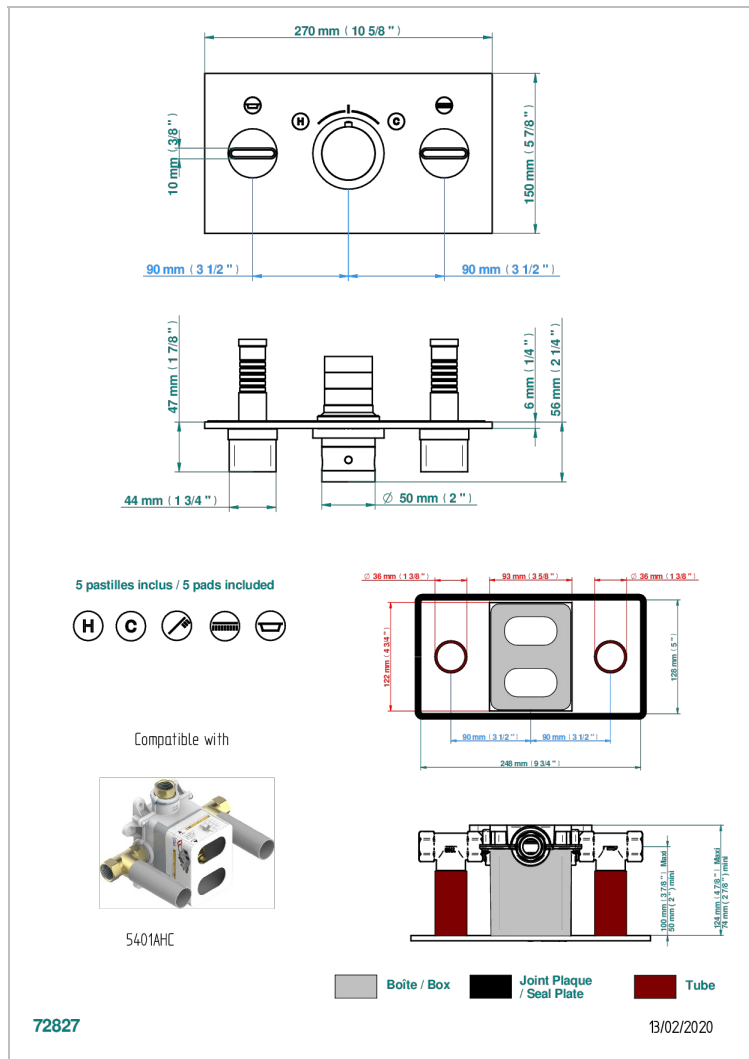

ICON-X CARBON GOLD WITH LEVER

U7T-5401BEH

Trim for thermostatic mixer with 2 valves item to be installed horizontal . to adapt on 5 401AHC or 5 401AHM

CHARACTERISTIC

- Icon-x carbon gold with lever
- Trim for thermostatic mixer with 2 valves item to be installed horizontal . to adapt on 5 401AHC or 5 401AHM

RELATED SKU'S

- Ref. G00-5401AHC 3/4" THG thermostat, 60 l/mn with two valves with wax cartridge delivered with a built-in box, without trim - to be installed horizontal (for installation with cross handle)
- Ref. G00-5401AHM 3/4" THG thermostat, 60 l/mn with two valves with wax cartridge delivered with a built-in box, without trim - to be installed horizontal (for installation with lever handle)