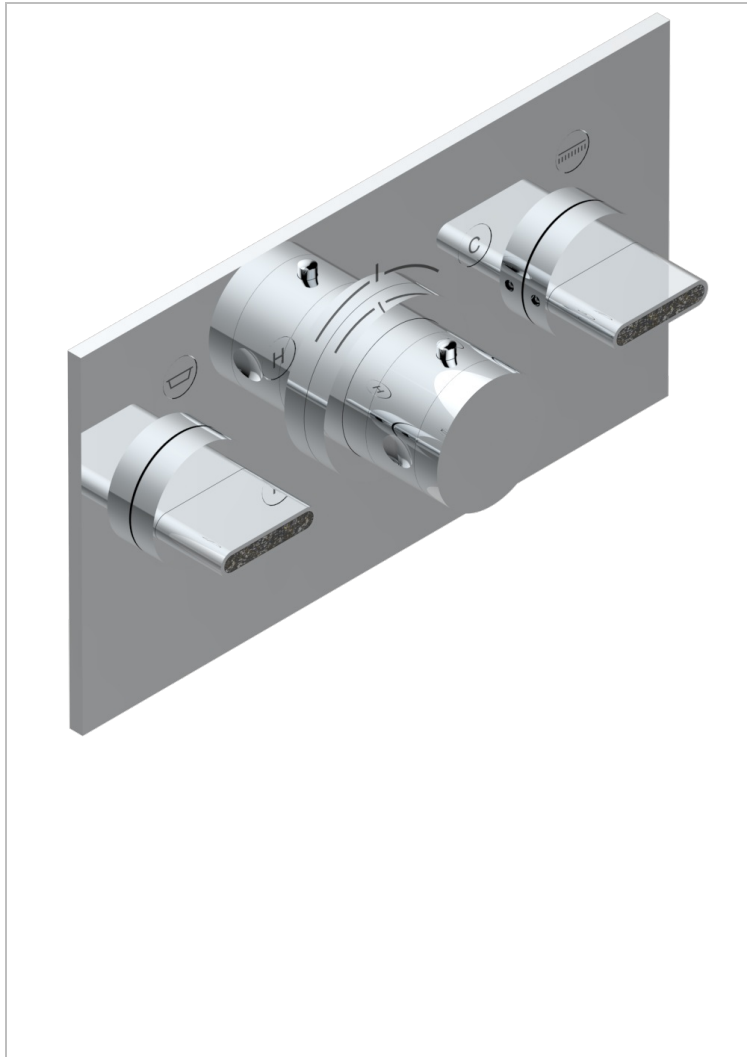

ICON-X CARBON GOLD WITH LEVER

U7T-5401BEH

Trim for thermostatic mixer with 2 valves item to be installed horizontal . to adapt on 5 401AHC or 5 401AHM

CHARACTERISTIC

- Icon-x carbon gold with lever
- Trim for thermostatic mixer with 2 valves item to be installed horizontal . to adapt on 5 401AHC or 5 401AHM

RELATED SKU'S

- Ref. G00-5401AHC 3/4" THG thermostat, 60 l/mn with two valves with wax cartridge delivered with a built-in box, without trim - to be installed horizontal (for installation with cross handle)
- Ref. G00-5401AHM 3/4" THG thermostat, 60 l/mn with two valves with wax cartridge delivered with a built-in box, without trim - to be installed horizontal (for installation with lever handle)