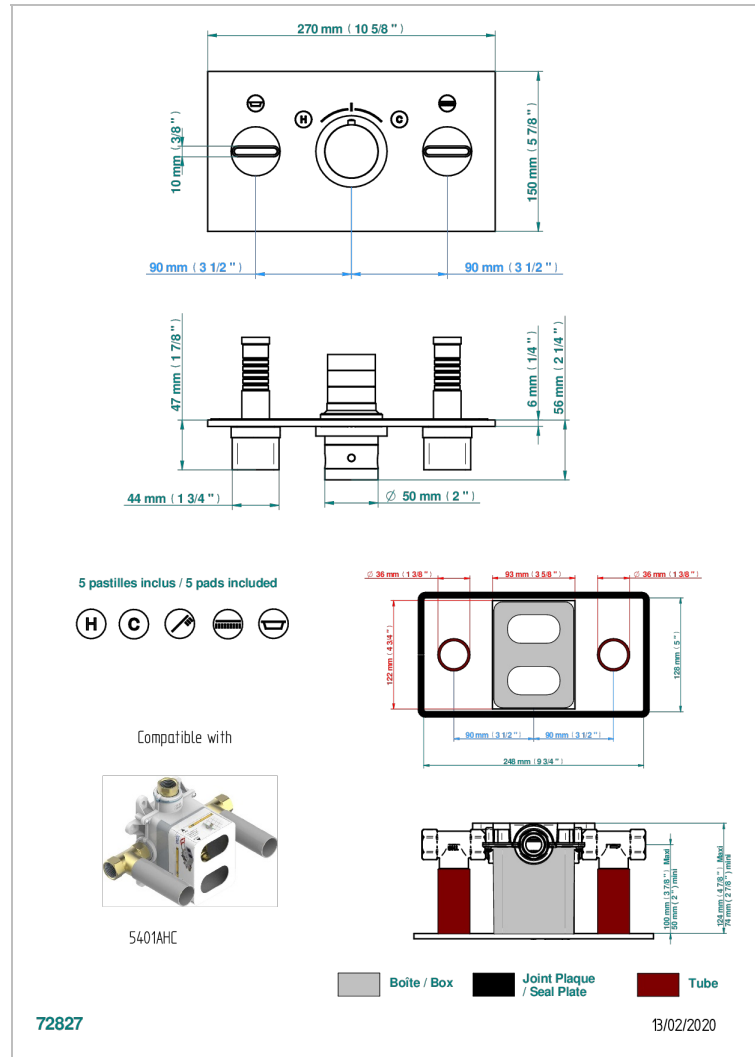

ICON-X CARBON GOLD WITH LEVER

U7T-5401BEH

Trim for thermostatic mixer with 2 valves item to be installed horizontal . to adapt on 5 401AHC or 5 401AHM

CHARACTERISTIC

- Icon-x carbon gold with lever
- Trim for thermostatic mixer with 2 valves item to be installed horizontal . to adapt on 5 401AHC or 5 401AHM

RELATED SKU'S

- Ref. G00-5401AHC 3/4" THG thermostat, 60 l/mn with two valves with wax cartridge delivered with a built-in box, without trim - to be installed horizontal (for installation with cross handle)
- Ref. G00-5401AHM 3/4" THG thermostat, 60 l/mn with two valves with wax cartridge delivered with a built-in box, without trim - to be installed horizontal (for installation with lever handle)