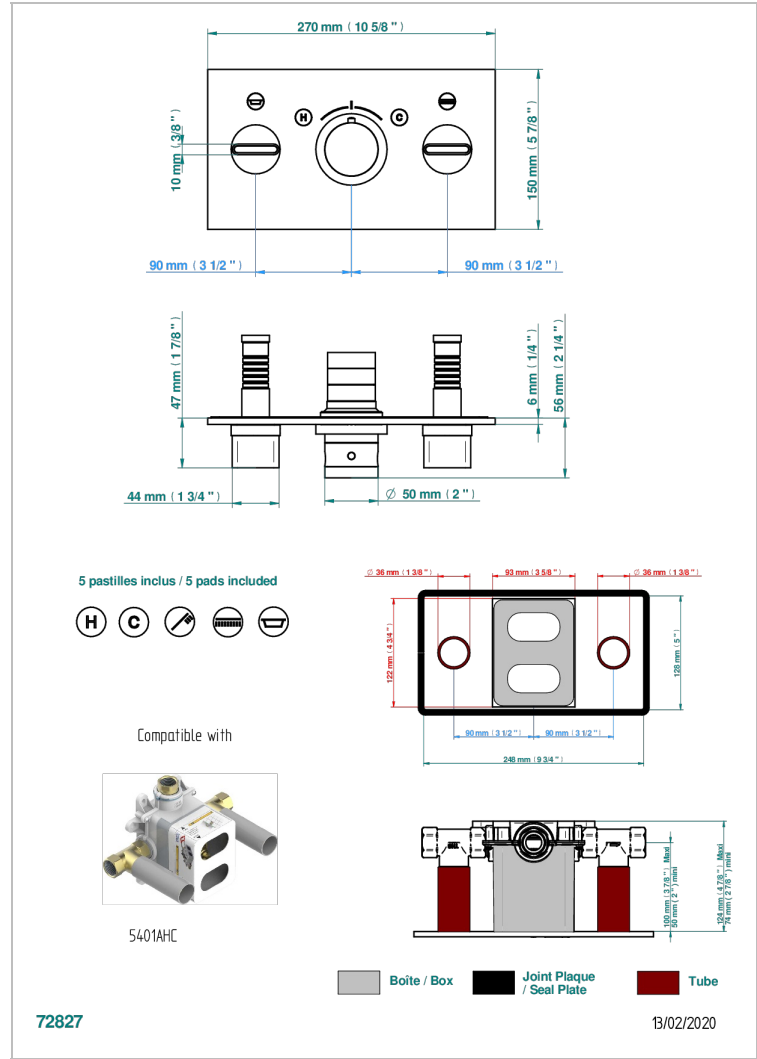

ICON-X CARBON GOLD

U7S-5401BEH

THG
PARIS

Trim for THG thermostat with 2 valves ref. 5 401AHM/US rough part supplied with fixing box , item to be installed horizontal

CHARACTERISTIC

- Icon-x carbon gold
- Trim for THG thermostat with 2 valves ref. 5 401AHM/US rough part supplied with fixing box , item to be installed horizontal