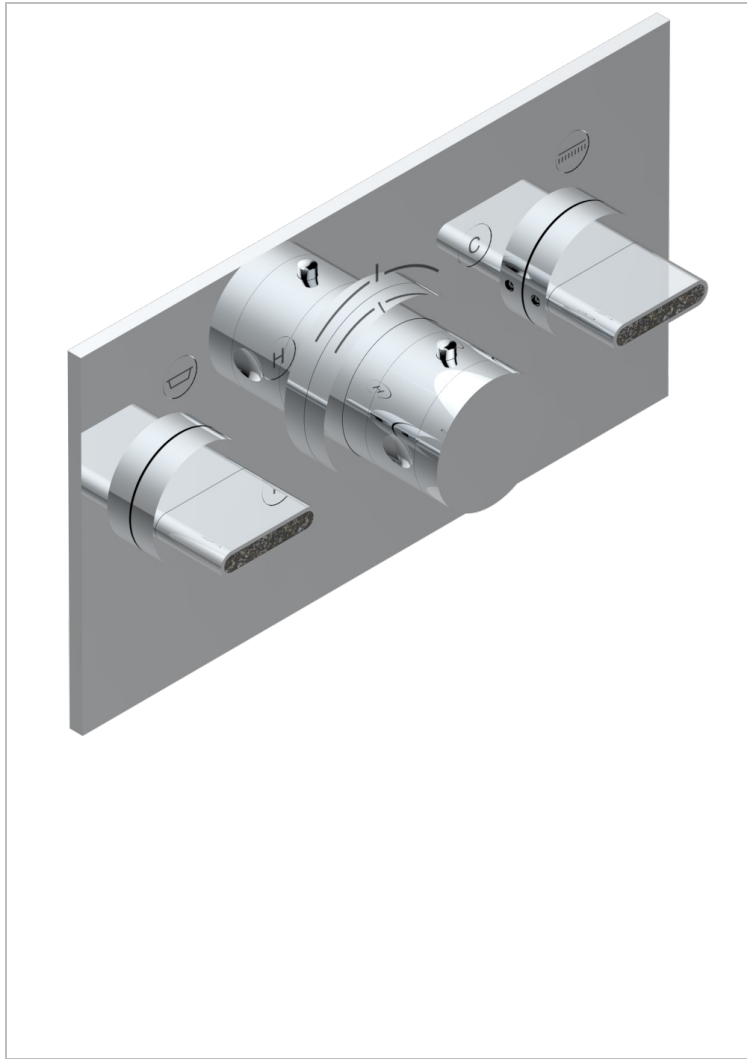

ICON-X CARBON GOLD

U7S-5401BEH

THG
PARIS

Trim for THG thermostat with 2 valves ref. 5 401AHM/US rough part supplied with fixing box , item to be installed horizontal

CHARACTERISTIC

- Icon-x carbon gold
- Trim for THG thermostat with 2 valves ref. 5 401AHM/US rough part supplied with fixing box , item to be installed horizontal