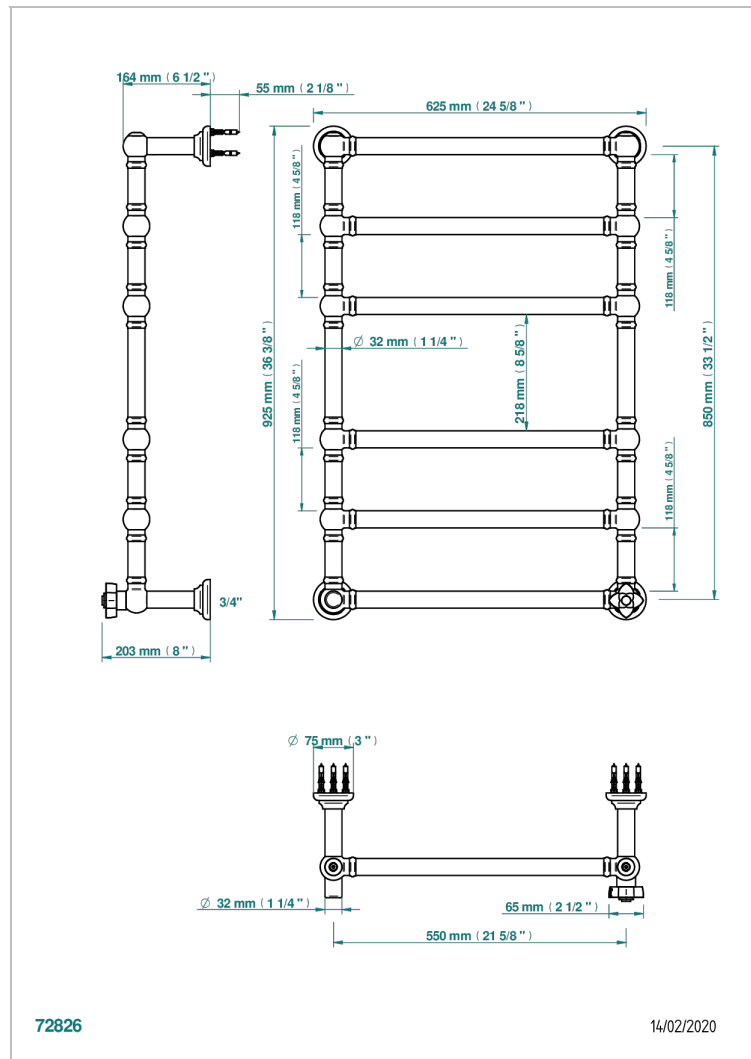

PETALE DE CRISTAL - BLACK CRYSTAL

U6D-TWT6H1

Traditional towel warmer, 6 rails, 625 mm x 925 mm, hydronic with 1 stylised handle

CHARACTERISTIC

- Pétale de Cristal - Black crystal
- Traditional towel warmer, 6 rails, 625 mm x 925 mm, hydronic with 1 stylised handle

TECHNICAL SPECS

- Pression : 0,5 bars < P < 3 bars (recommandée)
- Pressure : 7.25 psi < P < 43.5 psi (advised)
- Température eau maximale conseillée : 60°C
- Maximum water temperature advised: 140°F
- Hauteur minimale au sol (maximum height from the ground) : 60 cm (24")
- Puissance / Power : 128W à Delta T 30