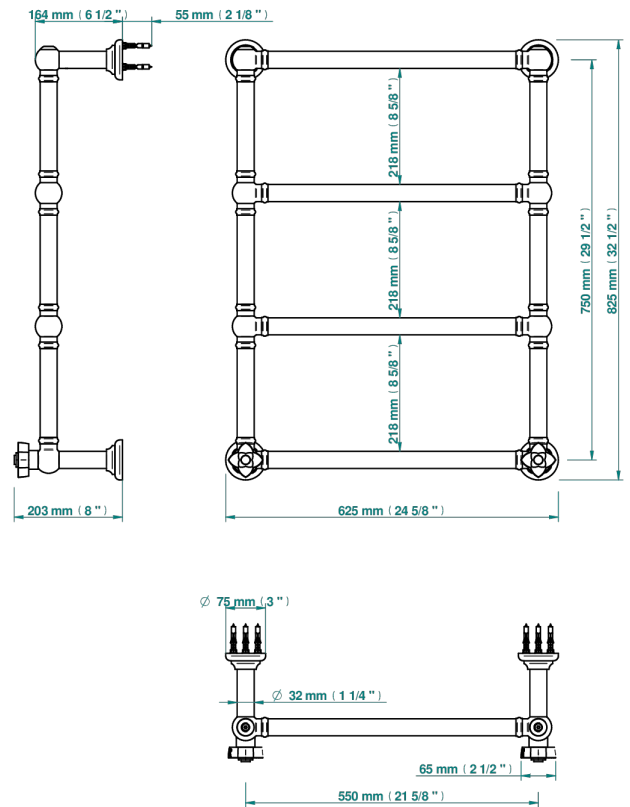

# PETALE DE CRISTAL - BLACK CRYSTAL

U6D-TWT4H2

Traditional towel warmer, 4 rails, 625 mm x 825 mm, hydronic with 2 stylised handles

THG<sup>®</sup>  
PARIS

72825

13/02/2020

## CHARACTERISTIC

- Pétale de Cristal - Black crystal
- Traditional towel warmer, 4 rails, 625 mm x 825 mm, hydronic with 2 stylised handles

## TECHNICAL SPECS

- Pression : 0,5 bars < P < 3 bars (recommandée)
- Pressure : 7.25 psi < P < 43.5 psi (advised)
- Température eau maximale conseillée : 60°C
- Maximum water temperature advised: 140°F
- Hauteur minimale au sol (maximum height from the ground) : 60 cm (24")
- Puissance / Power : 86W à Delta T 30