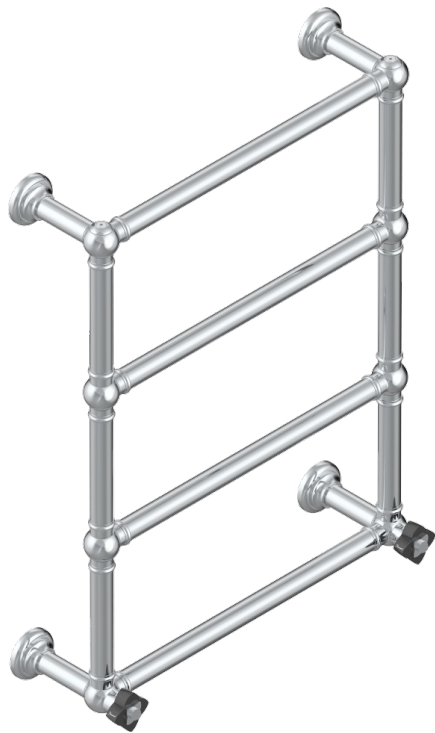

# PETALE DE CRISTAL - BLACK CRYSTAL

U6D-TWT4H2

Traditional towel warmer, 4 rails, 625 mm x 825 mm, hydronic with 2 stylised handles

THG<sup>®</sup>  
PARIS

72825

13/02/2020

## CHARACTERISTIC

- Pétale de Cristal - Black crystal
- Traditional towel warmer, 4 rails, 625 mm x 825 mm, hydronic with 2 stylised handles

## TECHNICAL SPECS

- Pression : 0,5 bars < P < 3 bars (recommandée)
- Pressure : 7.25 psi < P < 43.5 psi (advised)
- Température eau maximale conseillée : 60°C
- Maximum water temperature advised: 140°F
- Hauteur minimale au sol (maximum height from the ground) : 60 cm (24")
- Puissance / Power : 86W à Delta T 30