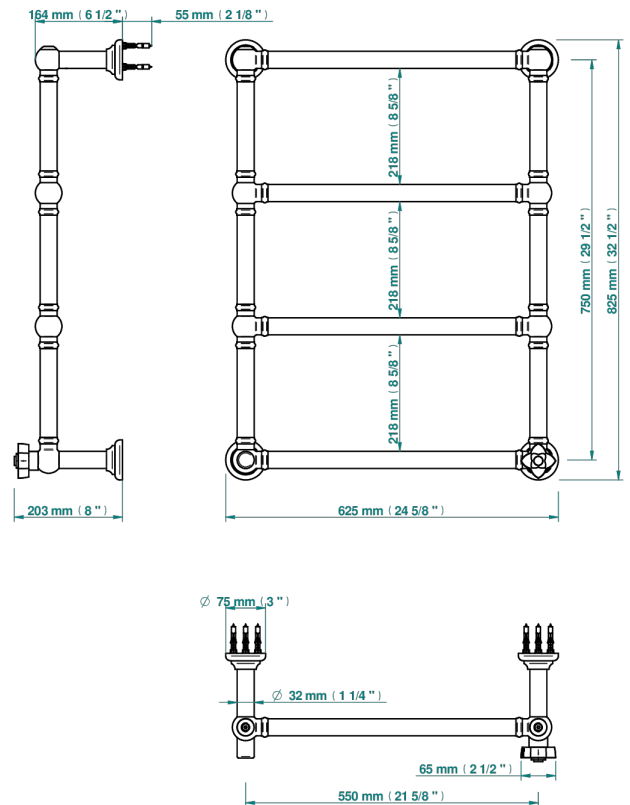

PETALE DE CRISTAL - BLACK CRYSTAL

U6D-TWT4H1

Traditional towel warmer, 4 rails, 625 mm x 825 mm, hydronic with 1 stylised handle

THG[®]
PARIS

72822

13/02/2020

CHARACTERISTIC

- Pétale de Cristal - Black crystal
- Traditional towel warmer, 4 rails, 625 mm x 825 mm, hydronic with 1 stylised handle

TECHNICAL SPECS

- Pression : 0,5 bars < P < 3 bars (recommandée)
- Pressure : 7.25 psi < P < 43.5 psi (advised)
- Température eau maximale conseillée : 60°C
- Maximum water temperature advised: 140°F
- Hauteur minimale au sol (maximum height from the ground) : 60 cm (24")
- Puissance / Power : 86W à Delta T 30