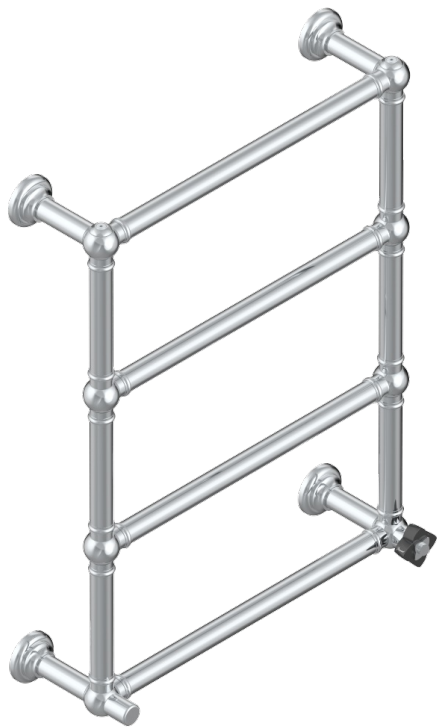

PETALE DE CRISTAL - BLACK CRYSTAL

U6D-TWT4H1

Traditional towel warmer, 4 rails, 625 mm x 825 mm, hydronic with 1 stylised handle

THG[®]
PARIS

72822

13/02/2020

CHARACTERISTIC

- Pétale de Cristal - Black crystal
- Traditional towel warmer, 4 rails, 625 mm x 825 mm, hydronic with 1 stylised handle

TECHNICAL SPECS

- Pression : 0,5 bars < P < 3 bars (recommandée)
- Pressure : 7.25 psi < P < 43.5 psi (advised)
- Température eau maximale conseillée : 60°C
- Maximum water temperature advised: 140°F
- Hauteur minimale au sol (maximum height from the ground) : 60 cm (24")
- Puissance / Power : 86W à Delta T 30