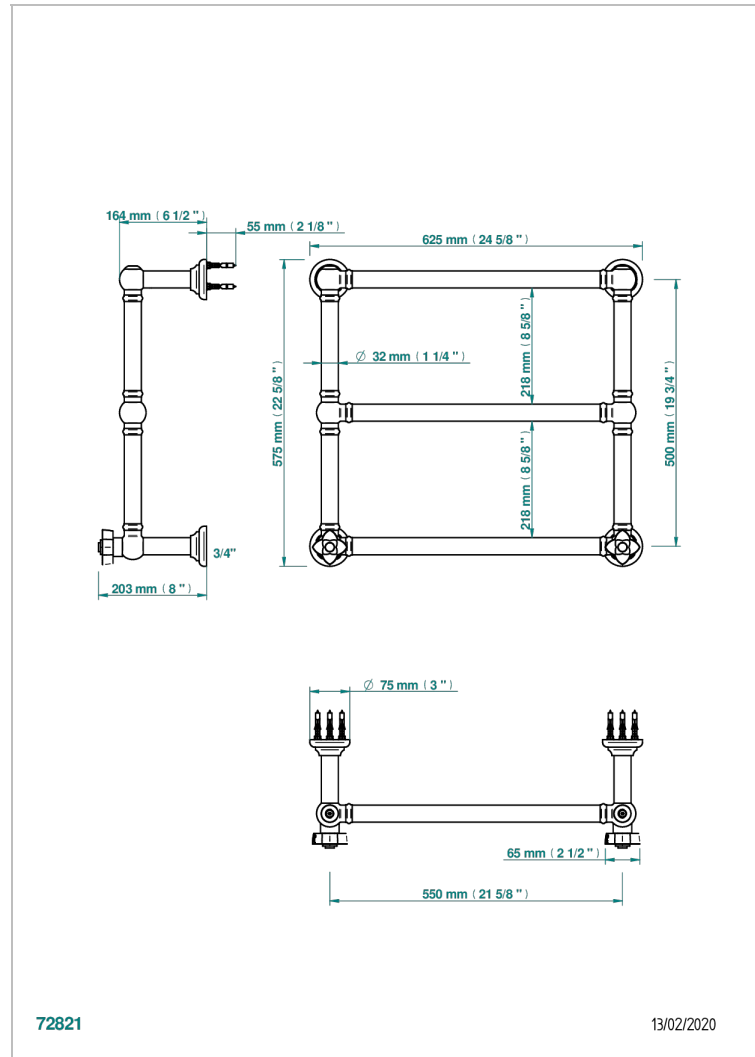

# PETALE DE CRISTAL - BLACK CRYSTAL

U6D-TWT3H2

Traditional towel warmer, 3 rails, 625 mm x 575 mm, hydronic with 2 stylised handles

THG<sup>®</sup>  
PARIS

## CHARACTERISTIC

- Pétale de Cristal - Black crystal
- Traditional towel warmer, 3 rails, 625 mm x 575 mm, hydronic with 2 stylised handles

## TECHNICAL SPECS

- Pression : 0,5 bars < P < 3 bars (recommandée)
- Pressure : 7.25 psi < P < 43.5 psi (advised)
- Température eau maximale conseillée : 60°C
- Maximum water temperature advised: 140°F
- Hauteur minimale au sol (maximum height from the ground) : 60 cm (24")
- Puissance / Power : 64W à Delta T 30