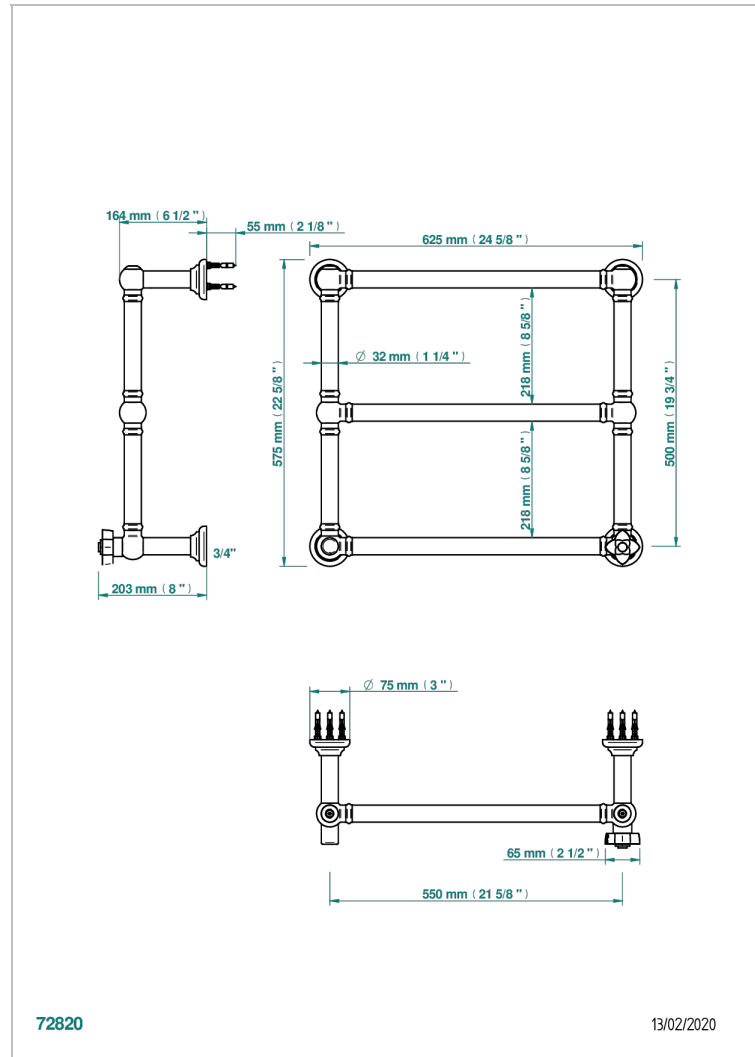

# PETALE DE CRISTAL - BLACK CRYSTAL

U6D-TWT3H1

Traditional towel warmer, 3 rails, 625 mm x 575 mm, hydronic with 1 stylised handle

THG<sup>®</sup>  
PARIS

## CHARACTERISTIC

- Pétale de Cristal - Black crystal
- Traditional towel warmer, 3 rails, 625 mm x 575 mm, hydronic with 1 stylised handle

## TECHNICAL SPECS

- Pression : 0,5 bars < P < 3 bars (recommandée)
- Pressure : 7.25 psi < P < 43.5 psi (advised)
- Température eau maximale conseillée : 60°C
- Maximum water temperature advised: 140°F
- Hauteur minimale au sol (maximum height from the ground) : 60 cm (24")
- Puissance / Power : 64W à Delta T 30