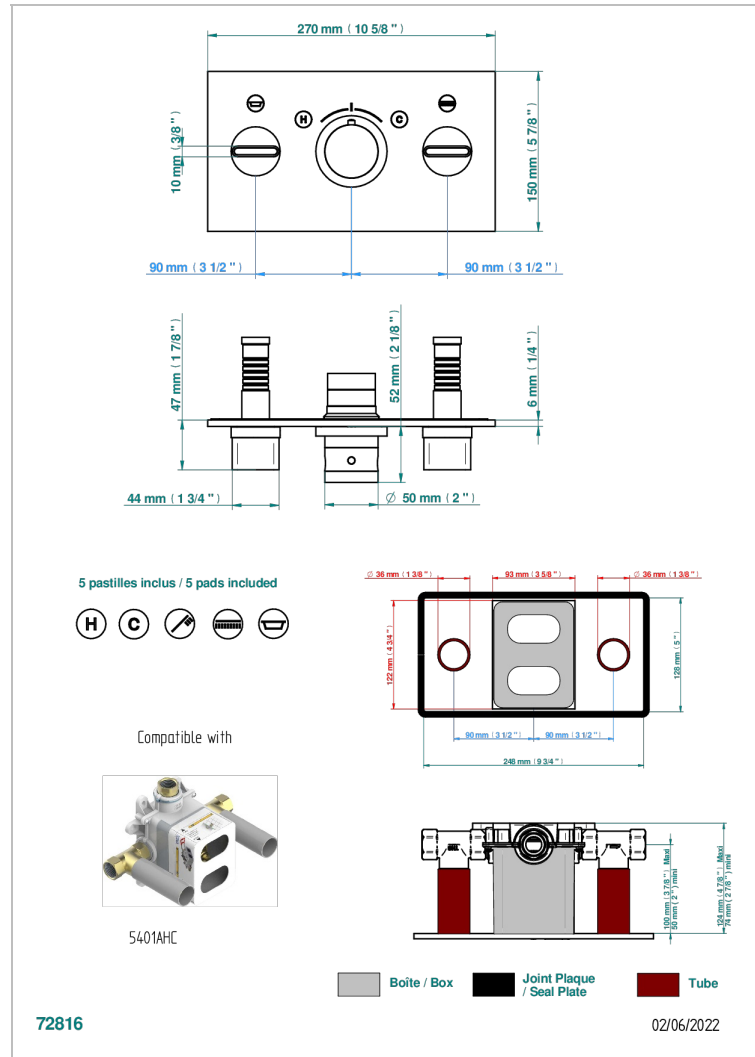

ICON-X - TITANIUM WITH LEVER HANDLES

U7M-5401BEH

Trim for THG thermostat with 2 valves ref. 5 401AHM/US rough part supplied with fixing box , item to be installed horizontal

CHARACTERISTIC

- Icon-x - titanium with lever handles
- Trim for THG thermostat with 2 valves ref. 5 401AHM/US rough part supplied with fixing box , item to be installed horizontal