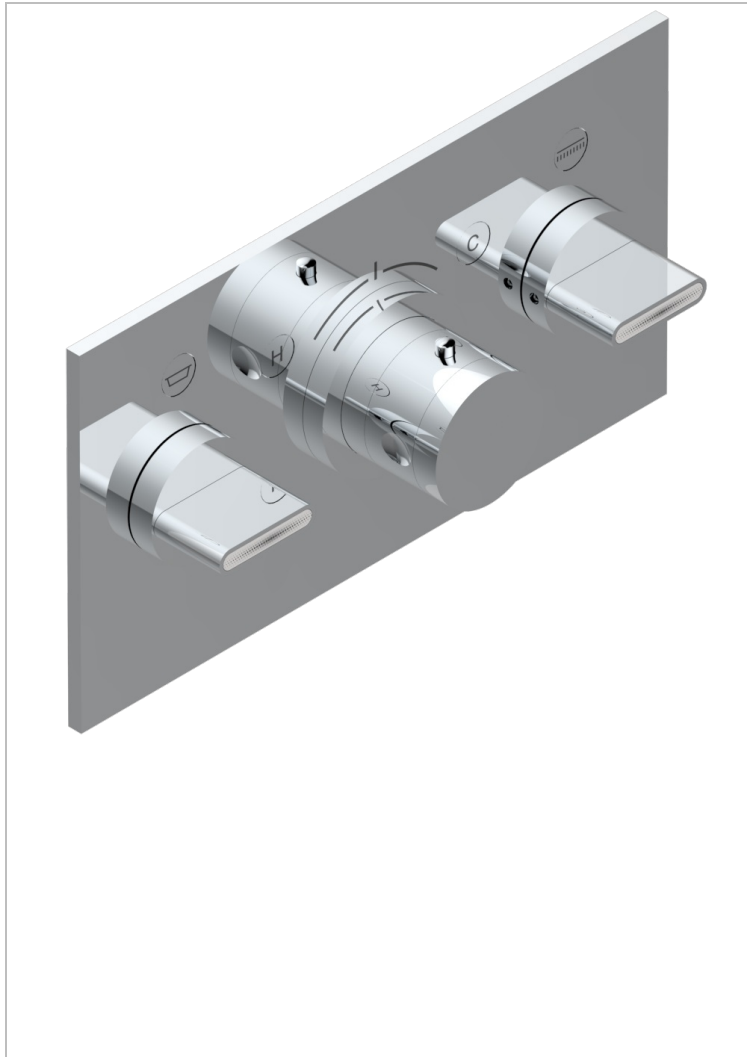

ICON-X - TITANIUM WITH LEVER HANDLES

U7M-5401BEH

Trim for THG thermostat with 2 valves ref. 5 401AHM/US rough part supplied with fixing box , item to be installed horizontal

CHARACTERISTIC

- Icon-x - titanium with lever handles
- Trim for THG thermostat with 2 valves ref. 5 401AHM/US rough part supplied with fixing box , item to be installed horizontal