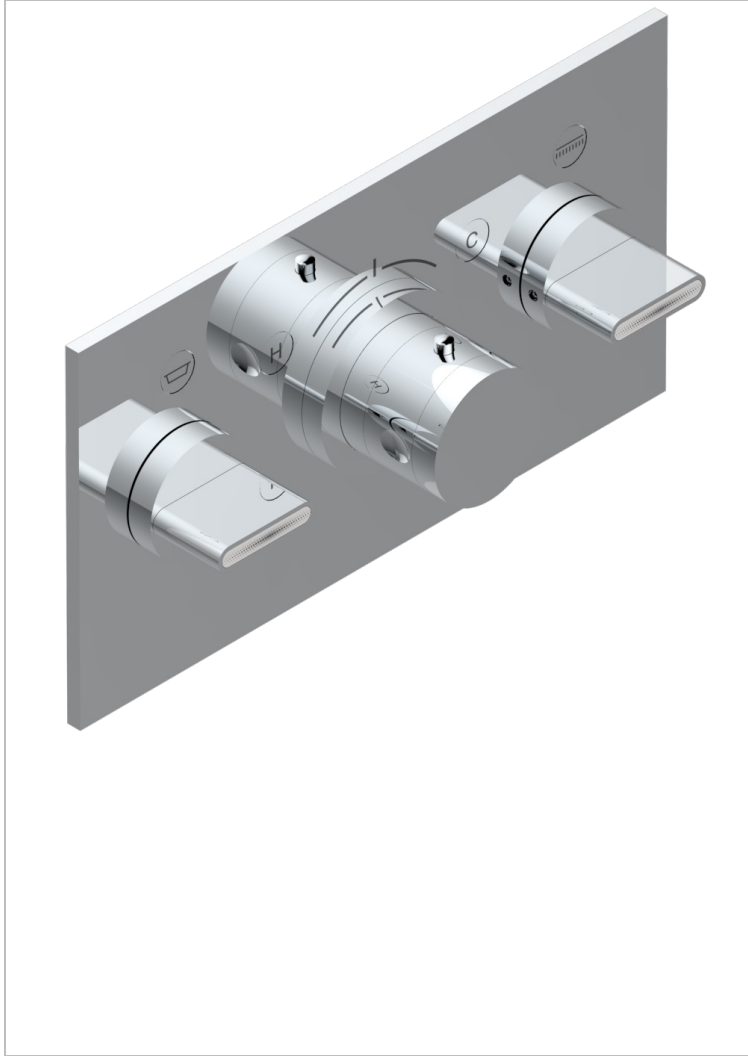

ICON-X TITANIUM WITH LEVER

U7M-5401BEH

THG
PARIS

Trim for thermostatic mixer with 2 valves item to be installed horizontal . to adapt on 5 401AHC or 5 401AHM

CHARACTERISTIC

- Icon-x titanium with lever
- Trim for thermostatic mixer with 2 valves item to be installed horizontal . to adapt on 5 401AHC or 5 401AHM

RELATED SKU'S

- Ref. G00-5401AHC 3/4" THG thermostat, 60 l/mn with two valves with wax cartridge delivered with a built-in box, without trim - to be installed horizontal (for installation with cross handle)
- Ref. G00-5401AHM 3/4" THG thermostat, 60 l/mn with two valves with wax cartridge delivered with a built-in box, without trim - to be installed horizontal (for installation with lever handle)