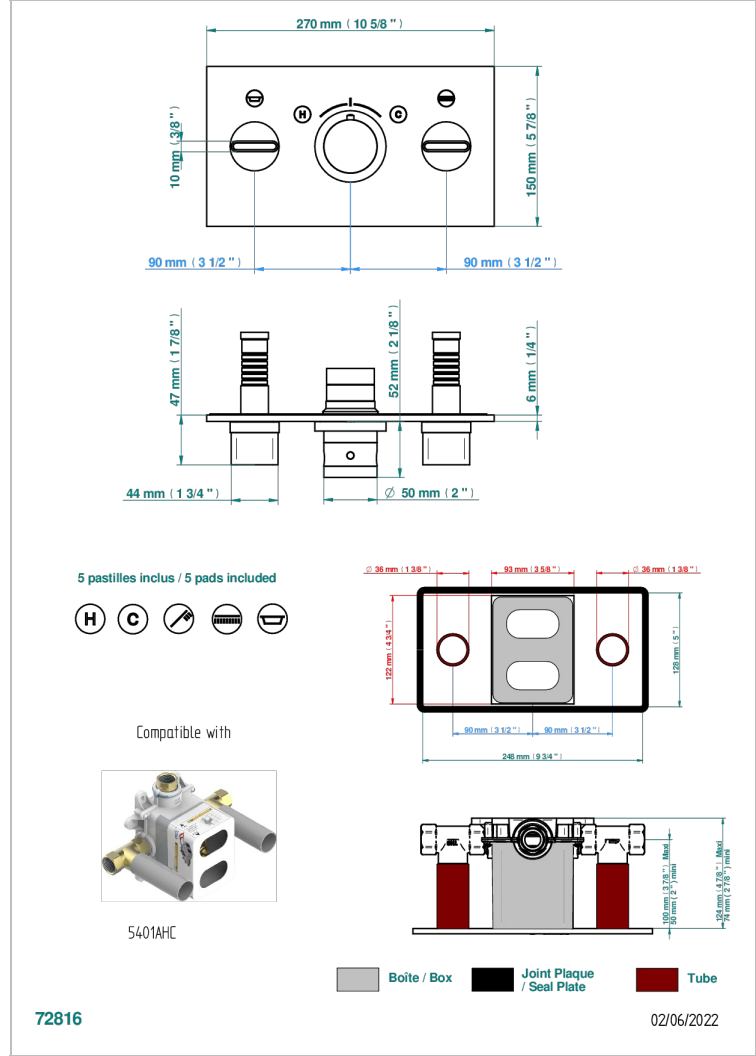

ICON-X TITANIUM WITH LEVER

U7M-5401BEH

THG
PARIS

Trim for thermostatic mixer with 2 valves item to be installed horizontal . to adapt on 5 401AHC or 5 401AHM

CHARACTERISTIC

- Icon-x titanium with lever
- Trim for thermostatic mixer with 2 valves item to be installed horizontal . to adapt on 5 401AHC or 5 401AHM

RELATED SKU'S

- Ref. G00-5401AHC 3/4" THG thermostat, 60 l/mn with two valves with wax cartridge delivered with a built-in box, without trim - to be installed horizontal (for installation with cross handle)
- Ref. G00-5401AHM 3/4" THG thermostat, 60 l/mn with two valves with wax cartridge delivered with a built-in box, without trim - to be installed horizontal (for installation with lever handle)