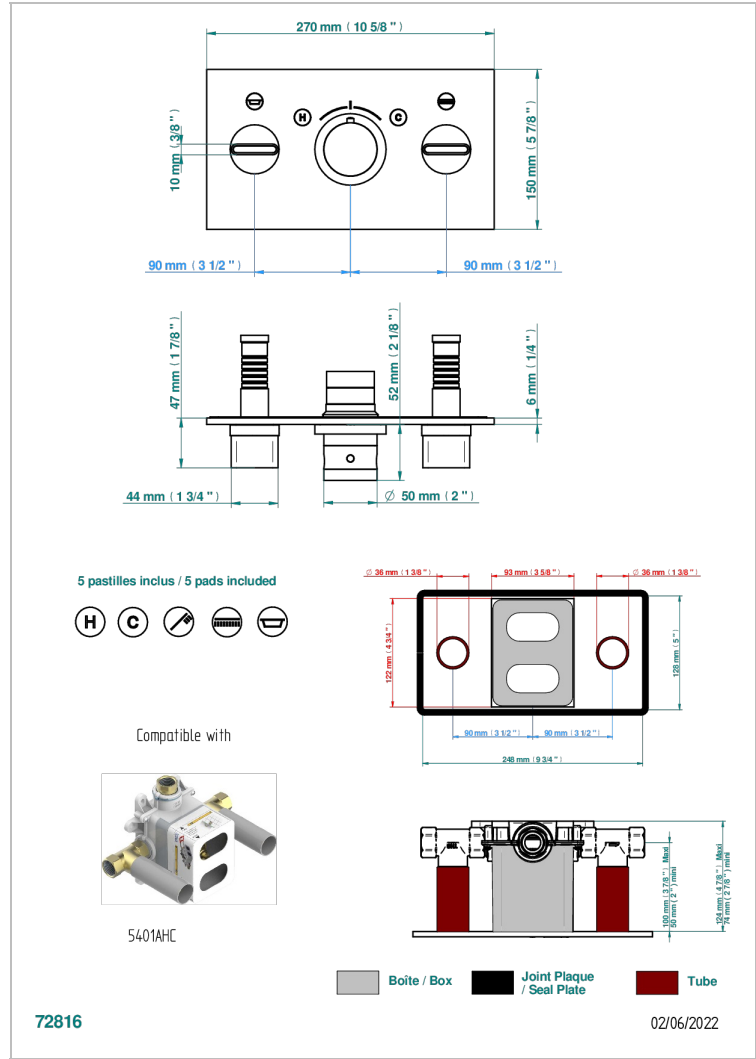

ICON-X TITANIUM WITH LEVER

U7M-5401BEH

Trim for thermostatic mixer with 2 valves item to be installed horizontal . to adapt on 5 401AHC or 5 401AHM

CHARACTERISTIC

- Icon-x titanium with lever
- Trim for thermostatic mixer with 2 valves item to be installed horizontal . to adapt on 5 401AHC or 5 401AHM

RELATED SKU'S

- Ref. G00-5401AHC 3/4" THG thermostat, 60 l/mn with two valves with wax cartridge delivered with a built-in box, without trim - to be installed horizontal (for installation with cross handle)
- Ref. G00-5401AHM 3/4" THG thermostat, 60 l/mn with two valves with wax cartridge delivered with a built-in box, without trim - to be installed horizontal (for installation with lever handle)