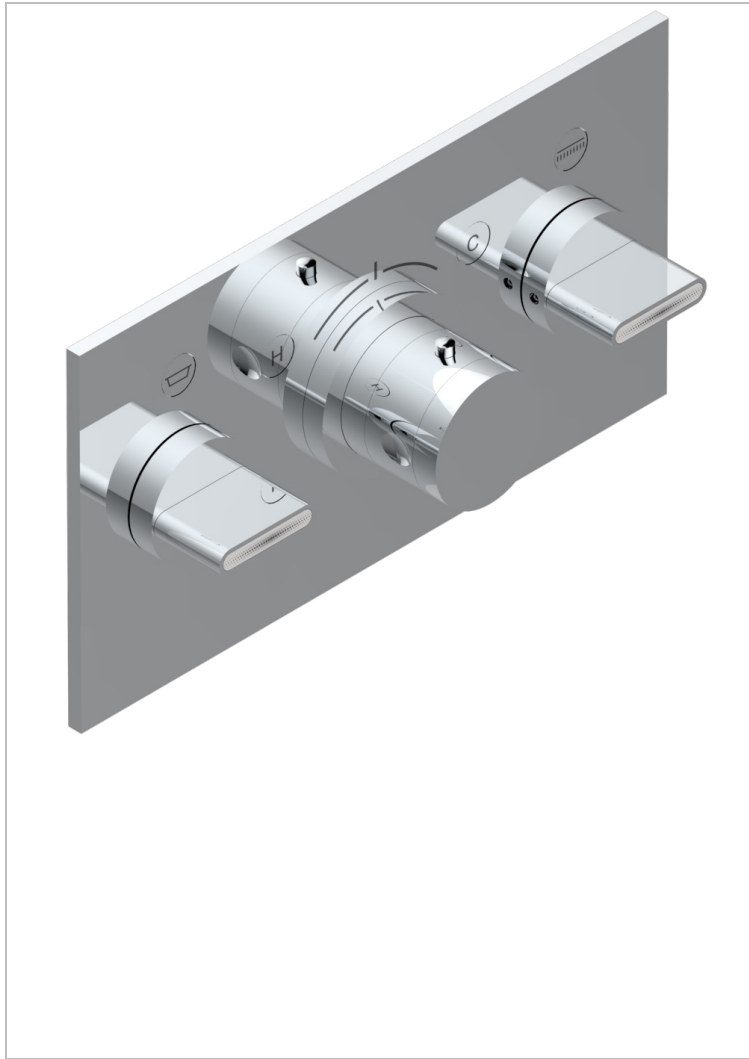

ICON-X TITANIUM WITH LEVER

U7M-5401BEH

Trim for thermostatic mixer with 2 valves item to be installed horizontal . to adapt on 5 401AHC or 5 401AHM

CHARACTERISTIC

- Icon-x titanium with lever
- Trim for thermostatic mixer with 2 valves item to be installed horizontal . to adapt on 5 401AHC or 5 401AHM

RELATED SKU'S

- Ref. G00-5401AHC 3/4" THG thermostat, 60 l/mn with two valves with wax cartridge delivered with a built-in box, without trim - to be installed horizontal (for installation with cross handle)
- Ref. G00-5401AHM 3/4" THG thermostat, 60 l/mn with two valves with wax cartridge delivered with a built-in box, without trim - to be installed horizontal (for installation with lever handle)