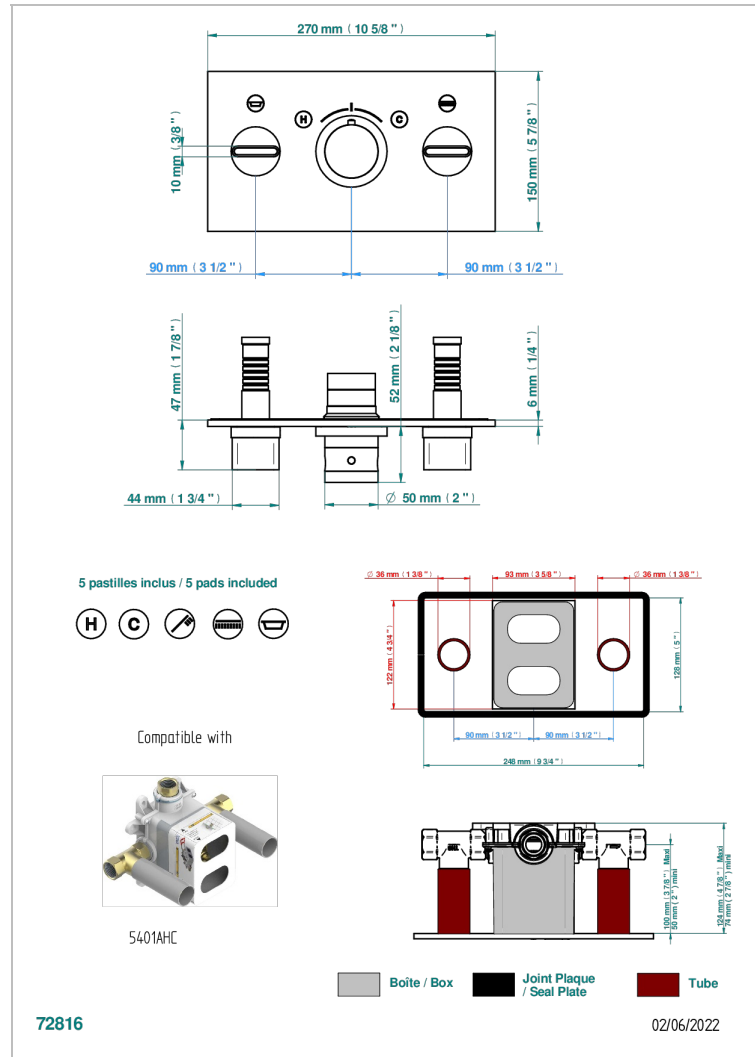

ICON-X TITANIUM

U7L-5401BEH

THG
PARIS

Trim for THG thermostat with 2 valves ref. 5 401AHM/US rough part supplied with fixing box , item to be installed horizontal

CHARACTERISTIC

- Icon-x titanium
- Trim for THG thermostat with 2 valves ref. 5 401AHM/US rough part supplied with fixing box , item to be installed horizontal