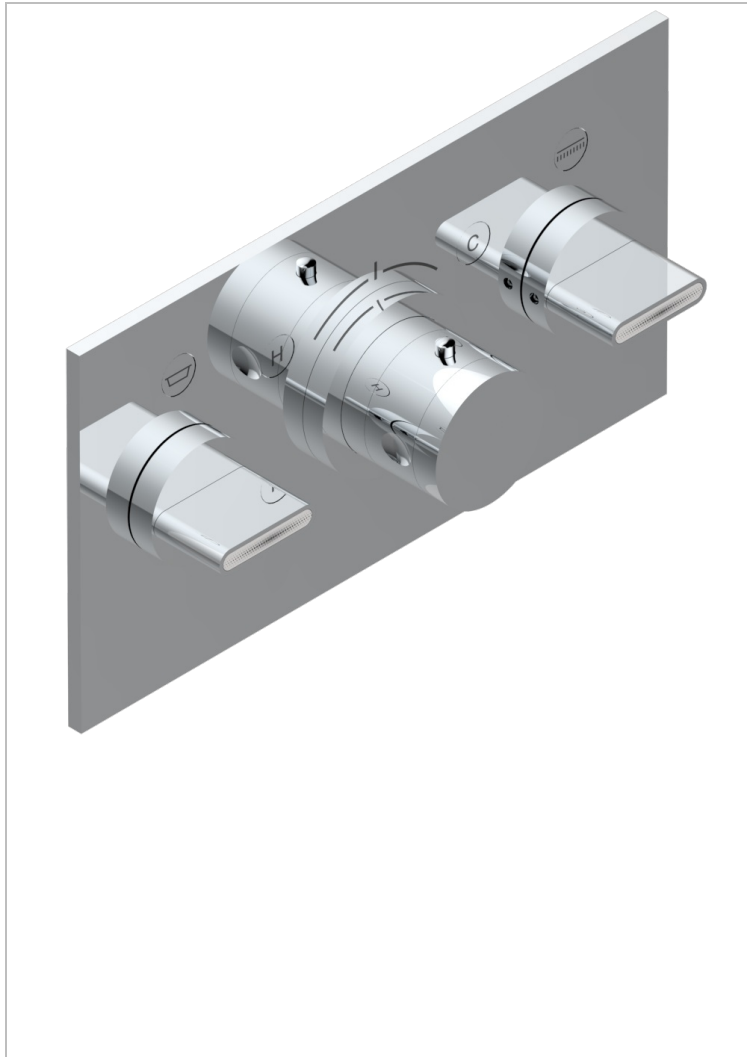

ICON-X TITANIUM

U7L-5401BEH

THG
PARIS

Trim for THG thermostat with 2 valves ref. 5 401AHM/US rough part supplied with fixing box , item to be installed horizontal

CHARACTERISTIC

- Icon-x titanium
- Trim for THG thermostat with 2 valves ref. 5 401AHM/US rough part supplied with fixing box , item to be installed horizontal