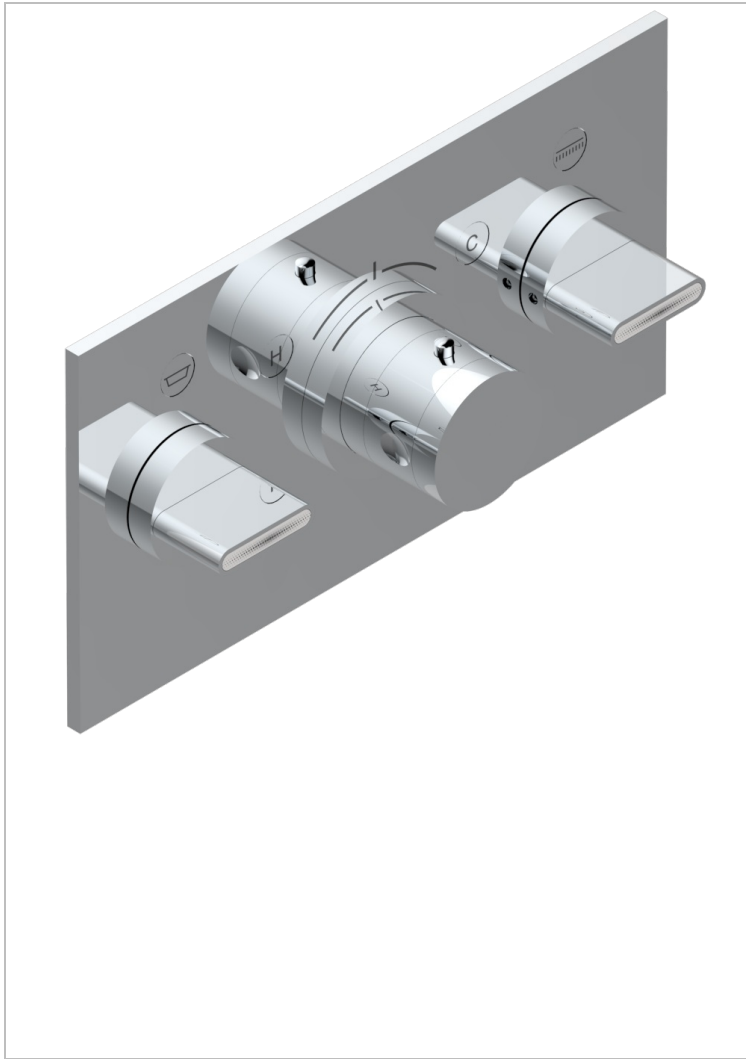

# ICON-X TITANIUM

U7L-5401BEH

THG  
PARIS

Trim for thermostatic mixer with 2 valves item to be installed horizontal . to adapt on 5 401AHC or 5 401AHM

## CHARACTERISTIC

- Icon-x titanium
- Trim for thermostatic mixer with 2 valves item to be installed horizontal . to adapt on 5 401AHC or 5 401AHM

## RELATED SKU'S

- Ref. G00-5401AHC 3/4" THG thermostat, 60 l/mn with two valves with wax cartridge delivered with a built-in box, without trim - to be installed horizontal ( for installation with cross handle)
- Ref. G00-5401AHM 3/4" THG thermostat, 60 l/mn with two valves with wax cartridge delivered with a built-in box, without trim - to be installed horizontal ( for installation with lever handle)