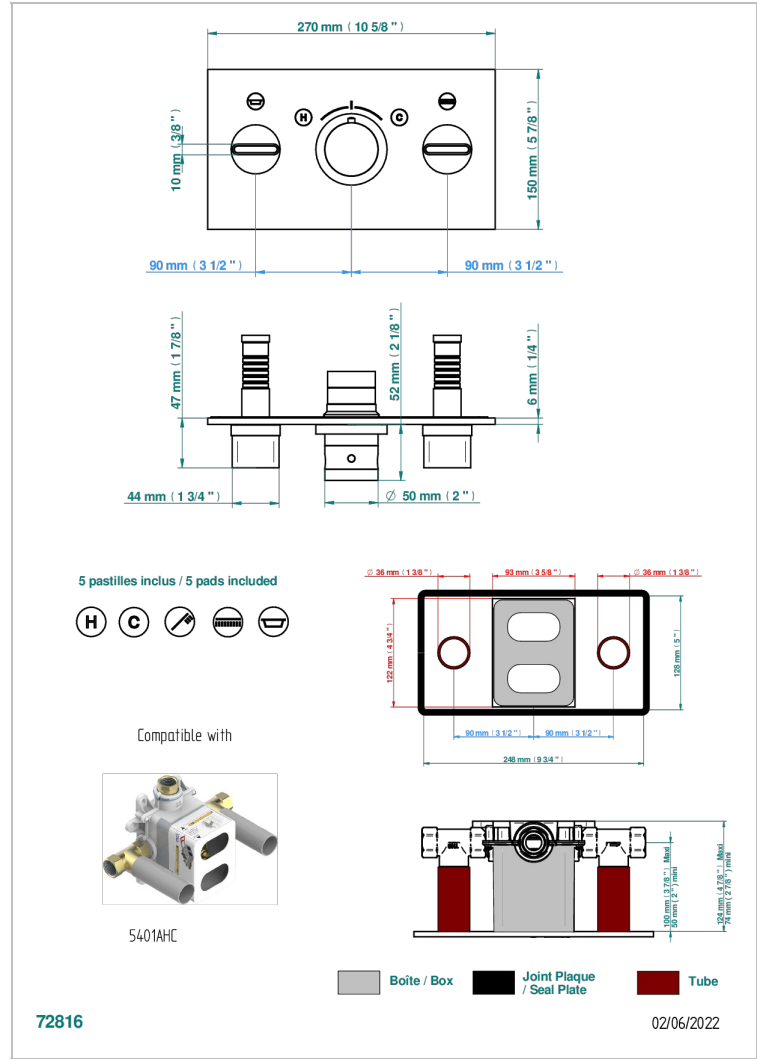

# ICON-X TITANIUM

U7L-5401BEH

THG  
PARIS

Trim for thermostatic mixer with 2 valves item to be installed horizontal . to adapt on 5 401AHC or 5 401AHM

## CHARACTERISTIC

- Icon-x titanium
- Trim for thermostatic mixer with 2 valves item to be installed horizontal . to adapt on 5 401AHC or 5 401AHM

## RELATED SKU'S

- Ref. G00-5401AHC 3/4" THG thermostat, 60 l/mn with two valves with wax cartridge delivered with a built-in box, without trim - to be installed horizontal ( for installation with cross handle)
- Ref. G00-5401AHM 3/4" THG thermostat, 60 l/mn with two valves with wax cartridge delivered with a built-in box, without trim - to be installed horizontal ( for installation with lever handle)