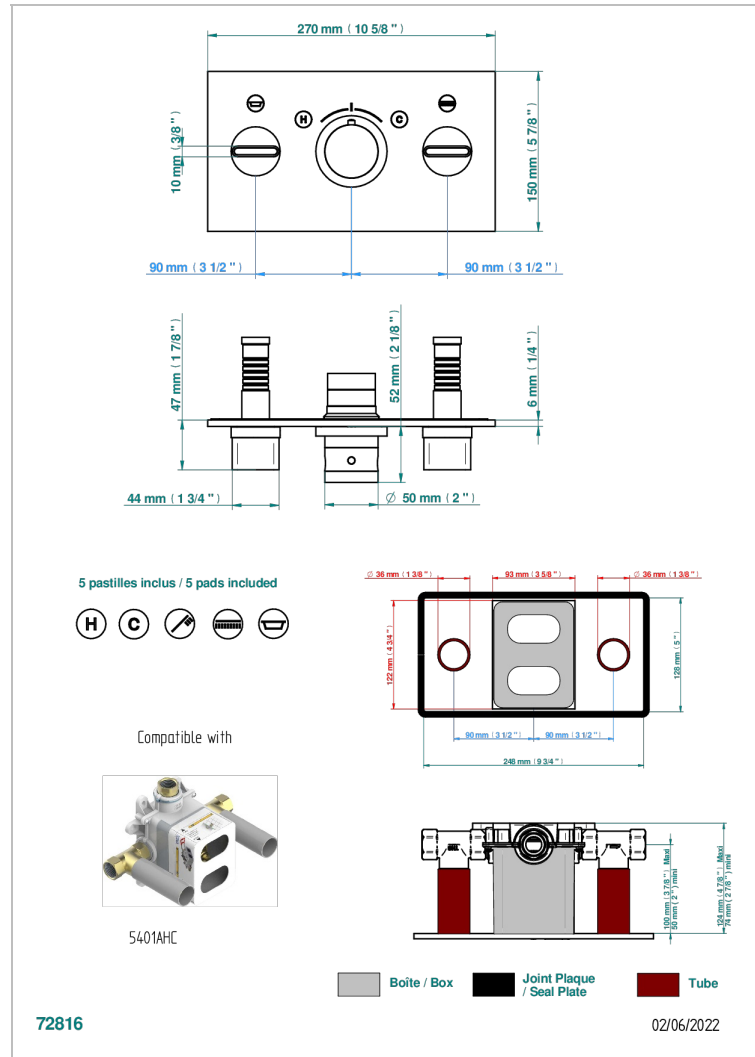

# ICON-X TITANIUM

U7L-5401BEH

THG  
PARIS

Trim for thermostatic mixer with 2 valves item to be installed horizontal . to adapt on 5 401AHC or 5 401AHM

## CHARACTERISTIC

- Icon-x titanium
- Trim for thermostatic mixer with 2 valves item to be installed horizontal . to adapt on 5 401AHC or 5 401AHM

## RELATED SKU'S

- Ref. G00-5401AHC 3/4" THG thermostat, 60 l/mn with two valves with wax cartridge delivered with a built-in box, without trim - to be installed horizontal ( for installation with cross handle)
- Ref. G00-5401AHM 3/4" THG thermostat, 60 l/mn with two valves with wax cartridge delivered with a built-in box, without trim - to be installed horizontal ( for installation with lever handle)