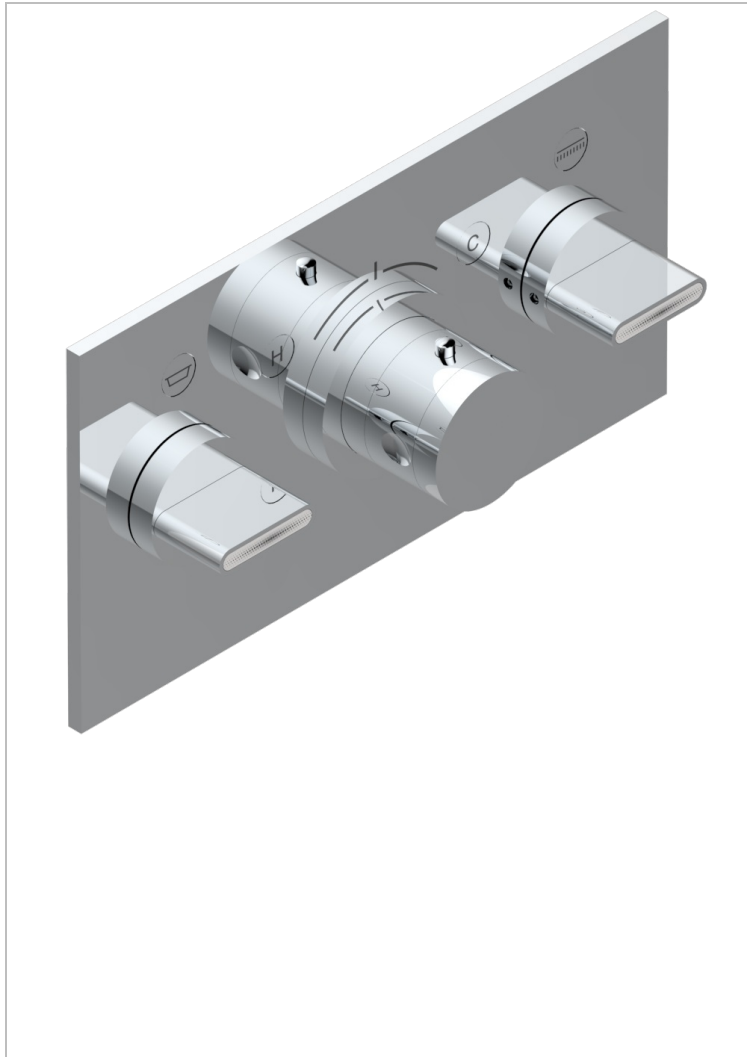

# ICON-X TITANIUM

U7L-5401BEH

THG  
PARIS

Trim for thermostatic mixer with 2 valves item to be installed horizontal . to adapt on 5 401AHC or 5 401AHM

## CHARACTERISTIC

- Icon-x titanium
- Trim for thermostatic mixer with 2 valves item to be installed horizontal . to adapt on 5 401AHC or 5 401AHM

## RELATED SKU'S

- Ref. G00-5401AHC 3/4" THG thermostat, 60 l/mn with two valves with wax cartridge delivered with a built-in box, without trim - to be installed horizontal ( for installation with cross handle)
- Ref. G00-5401AHM 3/4" THG thermostat, 60 l/mn with two valves with wax cartridge delivered with a built-in box, without trim - to be installed horizontal ( for installation with lever handle)