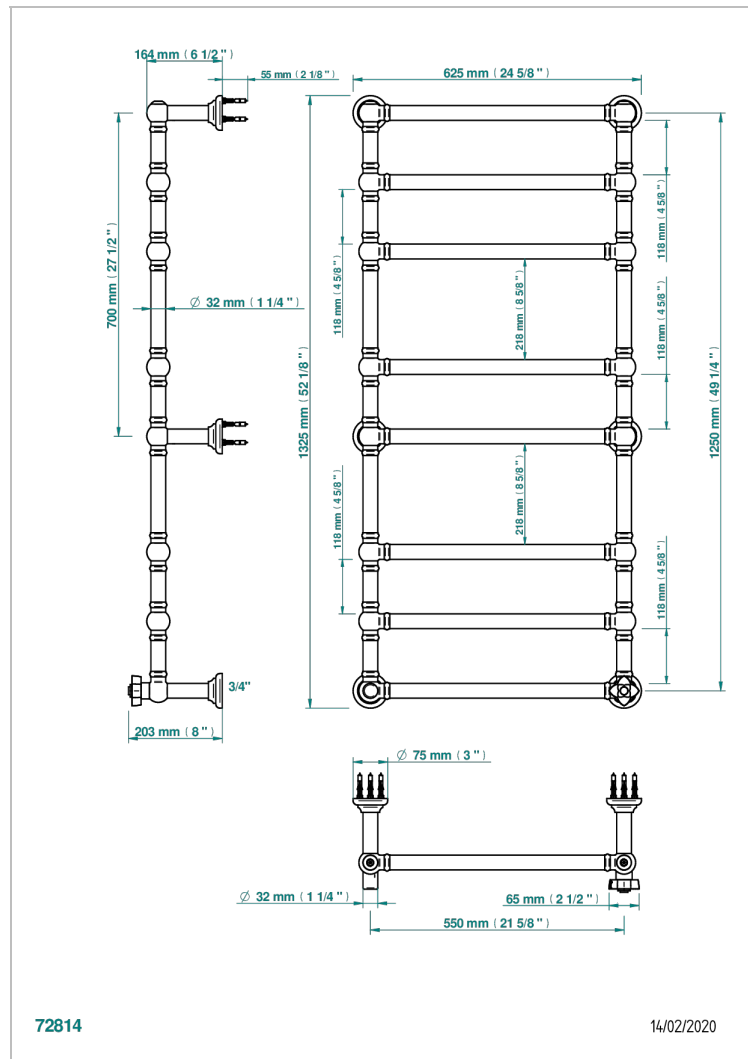

PETALE DE CRISTAL - RED CRYSTAL

U6C-TWT8H1

Traditional towel warmer, 8 rails, 625 mm x 1325 mm, hydronic with 1 stylised handle

CHARACTERISTIC

- Pétale de Cristal - Red crystal
- Traditional towel warmer, 8 rails, 625 mm x 1325 mm, hydronic with 1 stylised handle

TECHNICAL SPECS

- Pression : 0,5 bars < P < 3 bars (recommandée)
- Pressure : 7.25 psi < P < 43.5 psi (advised)
- Température eau maximale conseillée : 60°C
- Maximum water temperature advised: 140°F
- Hauteur minimale au sol (maximum height from the ground) : 60 cm (24")
- Puissance / Power : 171W à Delta T 30