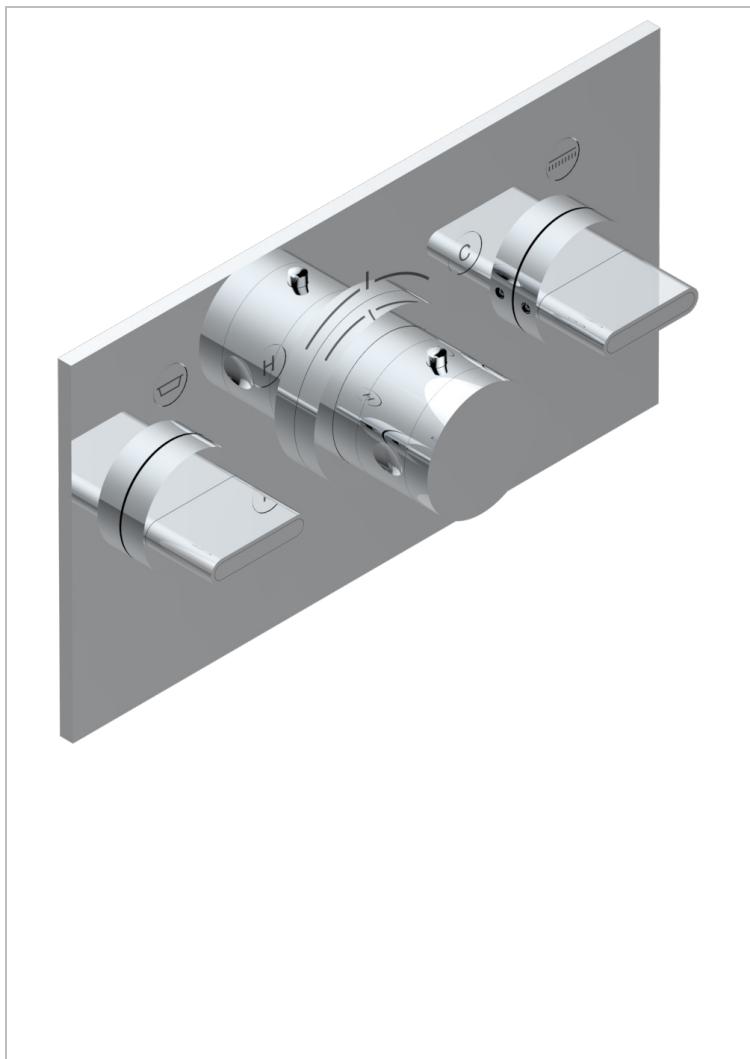

# ICON-X METAL INLAYS WITH LEVER HANDLES

U7K-5401BEH

Trim for THG thermostat with 2 valves ref. 5 401AHM/US rough part supplied with fixing box , item to be installed horizontal

## CHARACTERISTIC

- Icon-x metal inlays with lever handles
- Trim for THG thermostat with 2 valves ref. 5 401AHM/US rough part supplied with fixing box , item to be installed horizontal