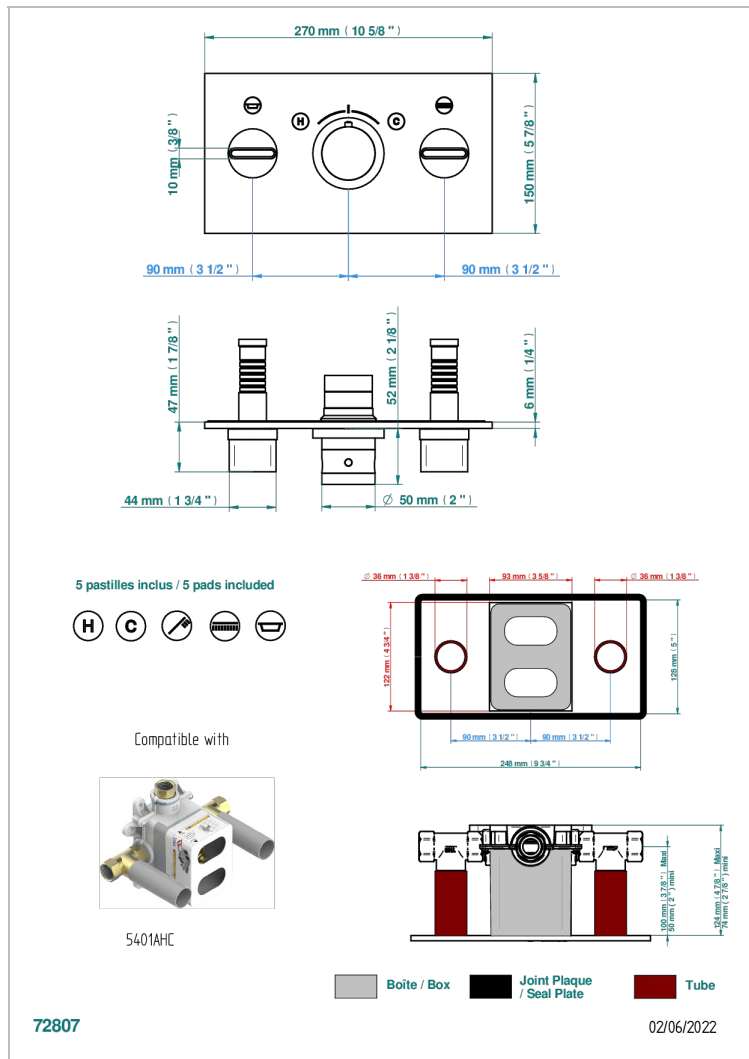

# ICON-X METAL INLAYS WITH LEVER HANDLES

U7K-5401BEH

Trim for THG thermostat with 2 valves ref. 5 401AHM/US rough part supplied with fixing box , item to be installed horizontal

## CHARACTERISTIC

- Icon-x metal inlays with lever handles
- Trim for THG thermostat with 2 valves ref. 5 401AHM/US rough part supplied with fixing box , item to be installed horizontal