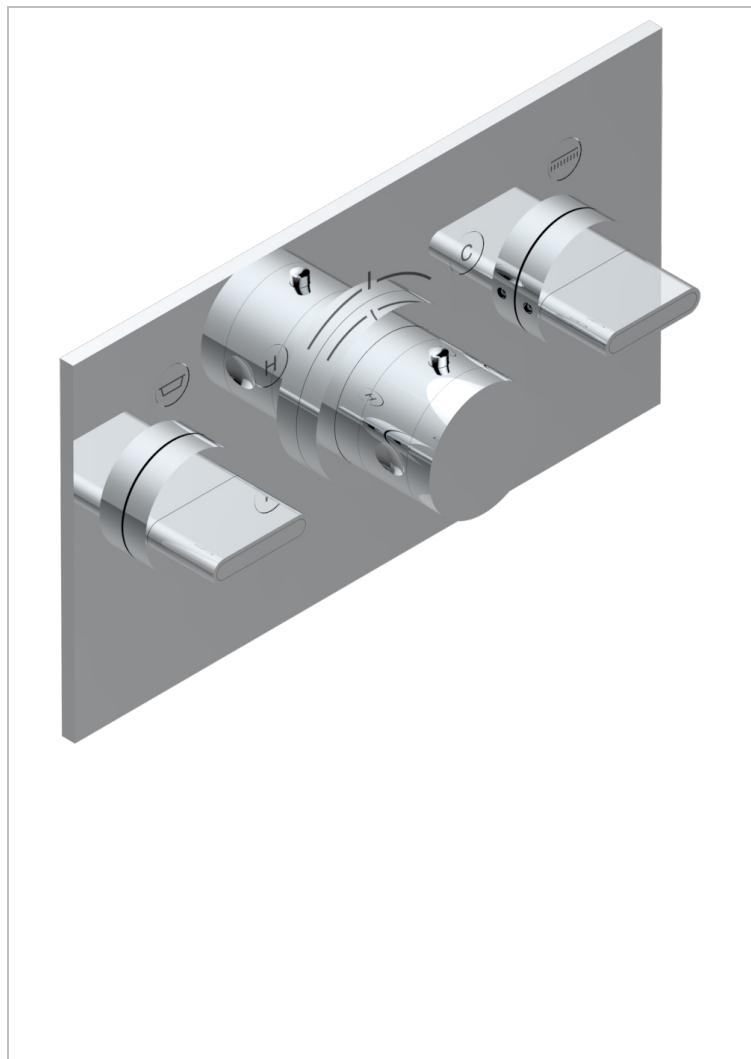

ICON-X METAL INLAYS

U7J-5401BEH

THG
PARIS

Trim for THG thermostat with 2 valves ref. 5 401AHM/US rough part supplied with fixing box , item to be installed horizontal

CHARACTERISTIC

- Icon-x metal inlays
- Trim for THG thermostat with 2 valves ref. 5 401AHM/US rough part supplied with fixing box , item to be installed horizontal