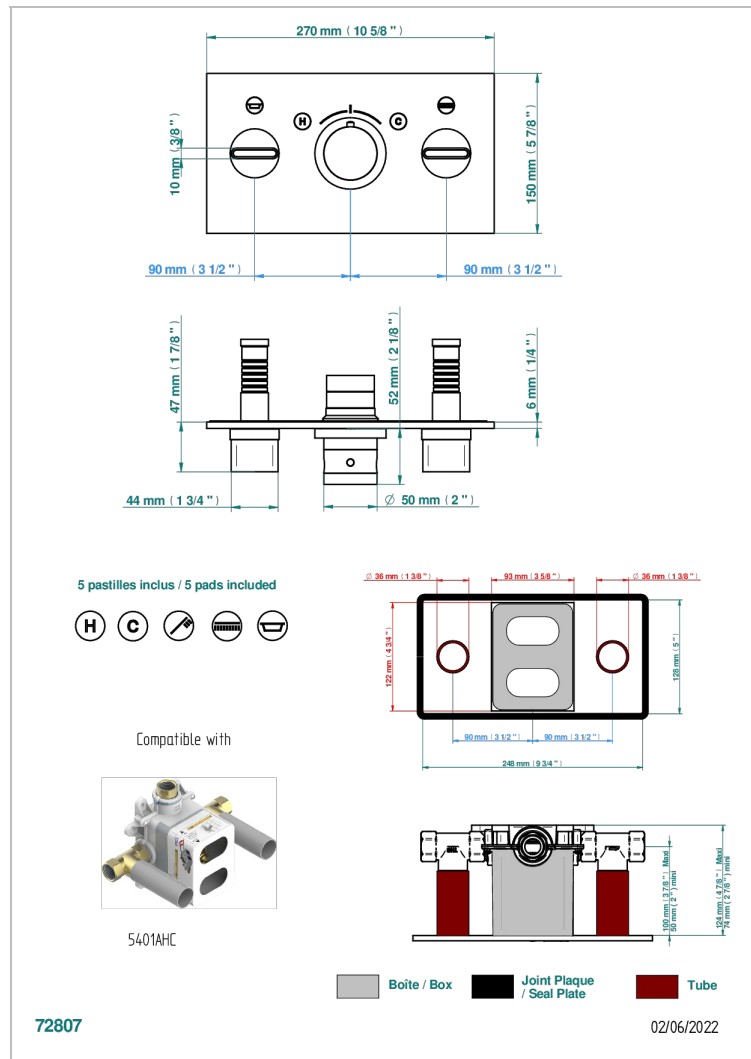

ICON-X METAL INLAYS

U7J-5401BEH

THG
PARIS

Trim for THG thermostat with 2 valves ref. 5 401AHM/US rough part supplied with fixing box , item to be installed horizontal

CHARACTERISTIC

- Icon-x metal inlays
- Trim for THG thermostat with 2 valves ref. 5 401AHM/US rough part supplied with fixing box , item to be installed horizontal