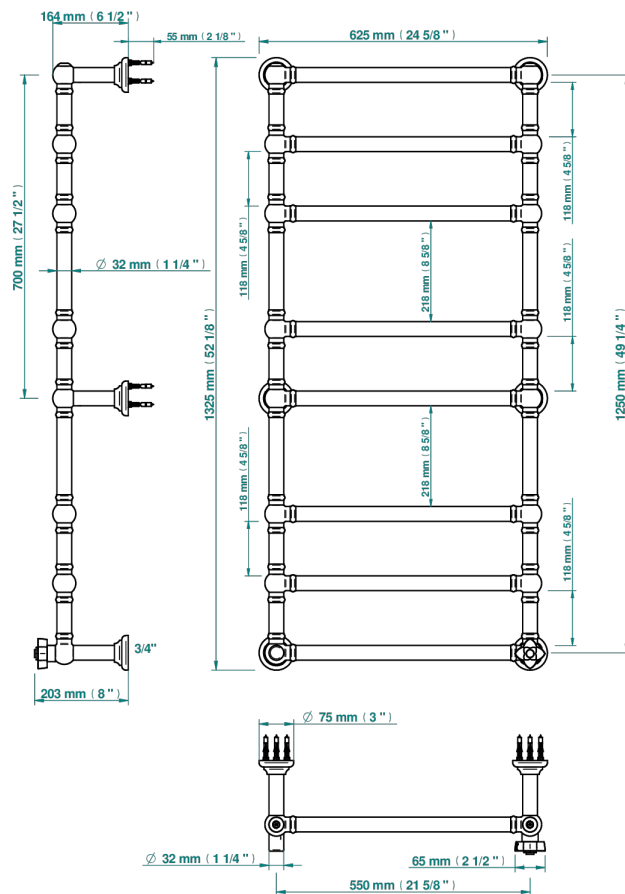

PETALE DE CRISTAL - BLUE CRYSTAL

U6B-TWT8H1

Traditional towel warmer, 8 rails, 625 mm x 1325 mm, hydronic with 1 stylised handle

THG[®]
PARIS

72806

14/02/2020

CHARACTERISTIC

- Pétale de Cristal - Blue crystal
- Traditional towel warmer, 8 rails, 625 mm x 1325 mm, hydronic with 1 stylised handle

TECHNICAL SPECS

- Pression : 0,5 bars < P < 3 bars (recommandée)
- Pressure : 7.25 psi < P < 43.5 psi (advised)
- Température eau maximale conseillée : 60°C
- Maximum water temperature advised: 140°F
- Hauteur minimale au sol (maximum height from the ground) : 60 cm (24")
- Puissance / Power : 171W à Delta T 30