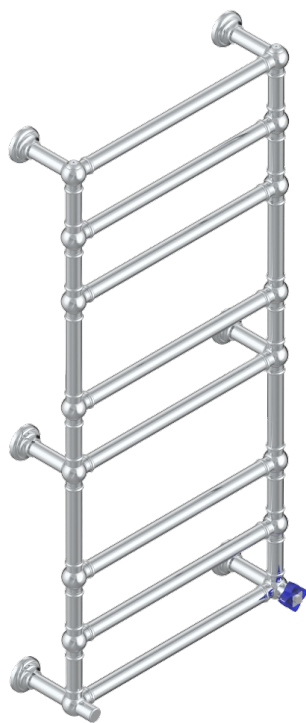

PETALE DE CRISTAL - BLUE CRYSTAL

U6B-TWT8H1

Traditional towel warmer, 8 rails, 625 mm x 1325 mm, hydronic with 1 stylised handle

THG[®]
PARIS

72806

14/02/2020

CHARACTERISTIC

- Pétale de Cristal - Blue crystal
- Traditional towel warmer, 8 rails, 625 mm x 1325 mm, hydronic with 1 stylised handle

TECHNICAL SPECS

- Pression : 0,5 bars < P < 3 bars (recommandée)
- Pressure : 7.25 psi < P < 43.5 psi (advised)
- Température eau maximale conseillée : 60°C
- Maximum water temperature advised: 140°F
- Hauteur minimale au sol (maximum height from the ground) : 60 cm (24")
- Puissance / Power : 171W à Delta T 30

AVAILABLE FINITIONS

Blush PVD - H62
Brass color PVD - H49
Brown bronze color PVD - F33
Gold color PVD - H52
Graphite PVD - H64
Lacquered light bronze - D01

Matt Umber PVD - H67
Matt blush PVD - H60
Matt brass color PVD - H50
Matt brown bronze color PVD - F34
Matt chrome - C02
Matt gold - F07

Matt gold color PVD - H53
Matt graphite PVD - H65
Matt nickel (color finish) - C01
Matt nickel color PVD - H56
Nickel color PVD - H55
Polished chrome (color finish) - A02

Polished gold (color finish) - F01
Polished nickel - B01
Soft gold - F30
Soft matt gold - F31
Umber PVD - H66