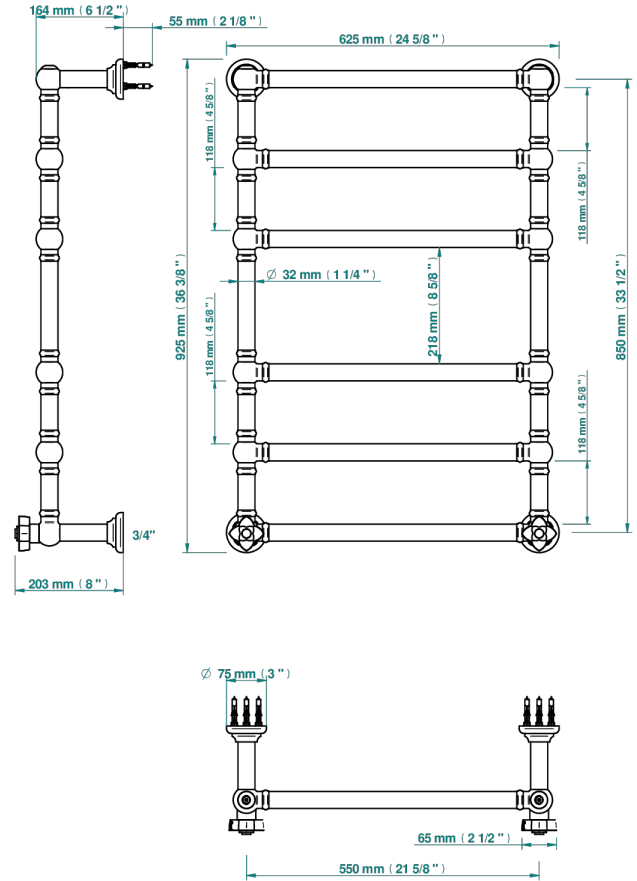

PETALE DE CRISTAL - BLUE CRYSTAL

U6B-TWT6H2

Traditional towel warmer, 6 rails, 625 mm x 925 mm, hydronic with 2 stylised handles

72805

14/02/2020

CHARACTERISTIC

- Pétale de Cristal - Blue crystal
- Traditional towel warmer, 6 rails, 625 mm x 925 mm, hydronic with 2 stylised handles

TECHNICAL SPECS

- Pression : 0,5 bars < P < 3 bars (recommandée)
- Pressure : 7.25 psi < P < 43.5 psi (advised)
- Température eau maximale conseillée : 60°C
- Maximum water temperature advised: 140°F
- Hauteur minimale au sol (maximum height from the ground) : 60 cm (24")
- Puissance / Power : 128W à Delta T 30