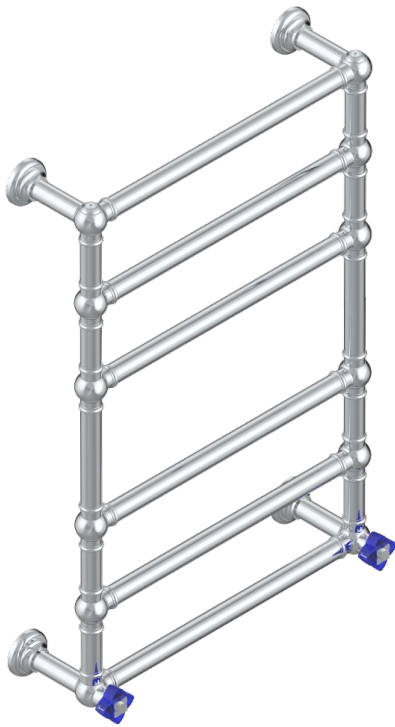

PETALE DE CRISTAL - BLUE CRYSTAL

U6B-TWT6H2

Traditional towel warmer, 6 rails, 625 mm x 925 mm, hydronic with 2 stylised handles

72805

14/02/2020

CHARACTERISTIC

- Pétale de Cristal - Blue crystal
- Traditional towel warmer, 6 rails, 625 mm x 925 mm, hydronic with 2 stylised handles

TECHNICAL SPECS

- Pression : 0,5 bars < P < 3 bars (recommandée)
- Pressure : 7.25 psi < P < 43.5 psi (advised)
- Température eau maximale conseillée : 60°C
- Maximum water temperature advised: 140°F
- Hauteur minimale au sol (maximum height from the ground) : 60 cm (24")
- Puissance / Power : 128W à Delta T 30