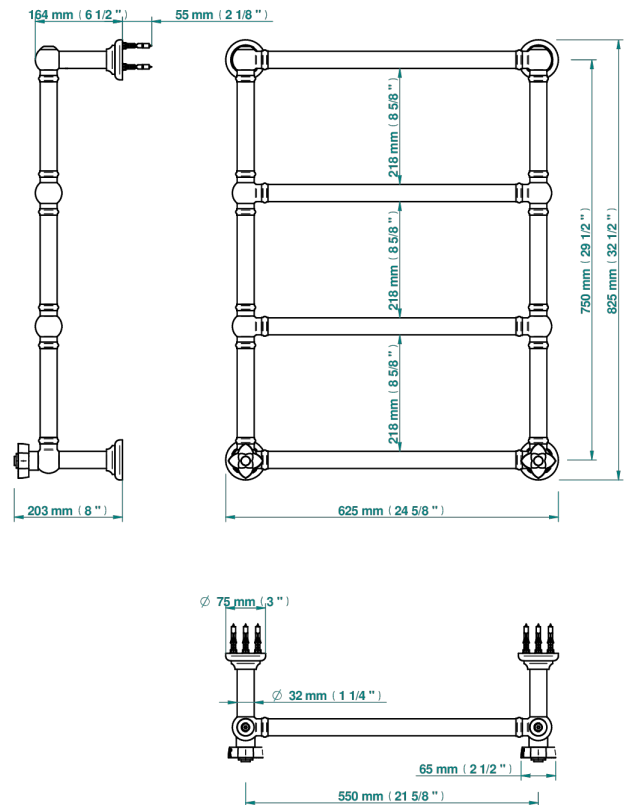

PETALE DE CRISTAL - AZUL CRISTAL

U6B-TWT4H2

Traditional towel warmer, 4 rails, 625 mm x 825 mm, hydronic with 2 stylised handles

THG[®]
PARIS

72803

13/02/2020

CARACTERÍSTICAS

- Pétale de Cristal - azul cristal
- Traditional towel warmer, 4 rails, 625 mm x 825 mm, hydronic with 2 stylised handles

ESPECIFICACIONES TÉCNICAS

- Pression : 0,5 bars < P < 3 bars (recommandée)
- Pressure : 7.25 psi < P < 43.5 psi (advised)
- Température eau maximale conseillée : 60°C
- Maximum water temperature advised: 140°F
- Hauteur minimale au sol (maximum height from the ground) : 60 cm (24")
- Puissance / Power : 86W à Delta T 30