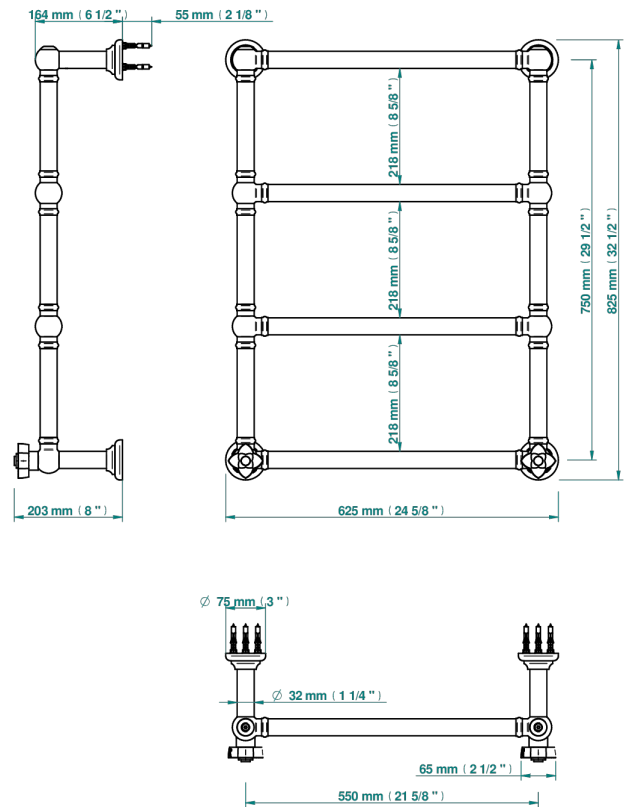

# PETALE DE CRISTAL - BLUE CRYSTAL

U6B-TWT4H2

Traditional towel warmer, 4 rails, 625 mm x 825 mm, hydronic with 2 stylised handles

THG<sup>®</sup>  
PARIS

72803

13/02/2020

## CHARACTERISTIC

- Pétale de Cristal - Blue crystal
- Traditional towel warmer, 4 rails, 625 mm x 825 mm, hydronic with 2 stylised handles

## TECHNICAL SPECS

- Pression : 0,5 bars < P < 3 bars (recommandée)
- Pressure : 7.25 psi < P < 43.5 psi (advised)
- Température eau maximale conseillée : 60°C
- Maximum water temperature advised: 140°F
- Hauteur minimale au sol (maximum height from the ground) : 60 cm (24")
- Puissance / Power : 86W à Delta T 30