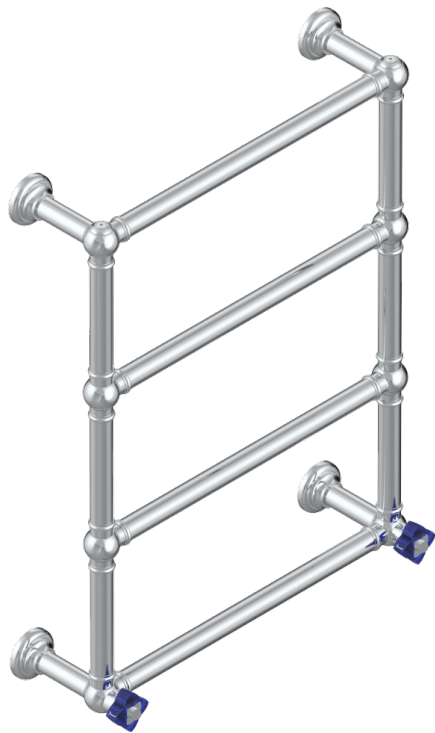

# PETALE DE CRISTAL - BLUE CRYSTAL

U6B-TWT4H2

Traditional towel warmer, 4 rails, 625 mm x 825 mm, hydronic with 2 stylised handles

THG<sup>®</sup>  
PARIS

72803

13/02/2020

## CHARACTERISTIC

- Pétale de Cristal - Blue crystal
- Traditional towel warmer, 4 rails, 625 mm x 825 mm, hydronic with 2 stylised handles

## TECHNICAL SPECS

- Pression : 0,5 bars < P < 3 bars (recommandée)
- Pressure : 7.25 psi < P < 43.5 psi (advised)
- Température eau maximale conseillée : 60°C
- Maximum water temperature advised: 140°F
- Hauteur minimale au sol (maximum height from the ground) : 60 cm (24")
- Puissance / Power : 86W à Delta T 30