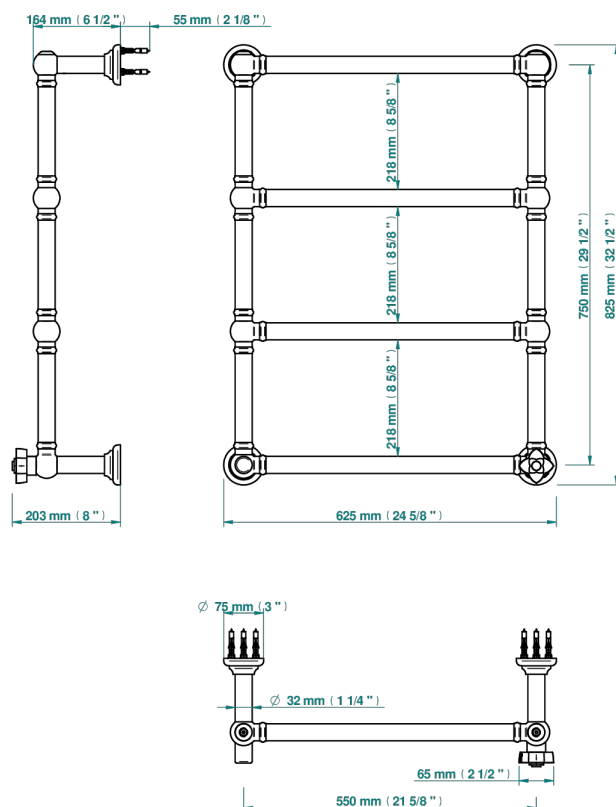

PETALE DE CRISTAL - BLUE CRYSTAL

U6B-TWT4H1

Traditional towel warmer, 4 rails, 625 mm x 825 mm, hydronic with 1 stylised handle

THG[®]
PARIS

72802

13/02/2020

CHARACTERISTIC

- Pétale de Cristal - Blue crystal
- Traditional towel warmer, 4 rails, 625 mm x 825 mm, hydronic with 1 stylised handle

TECHNICAL SPECS

- Pression : 0,5 bars < P < 3 bars (recommandée)
- Pressure : 7.25 psi < P < 43.5 psi (advised)
- Température eau maximale conseillée : 60°C
- Maximum water temperature advised: 140°F
- Hauteur minimale au sol (maximum height from the ground) : 60 cm (24")
- Puissance / Power : 86W à Delta T 30