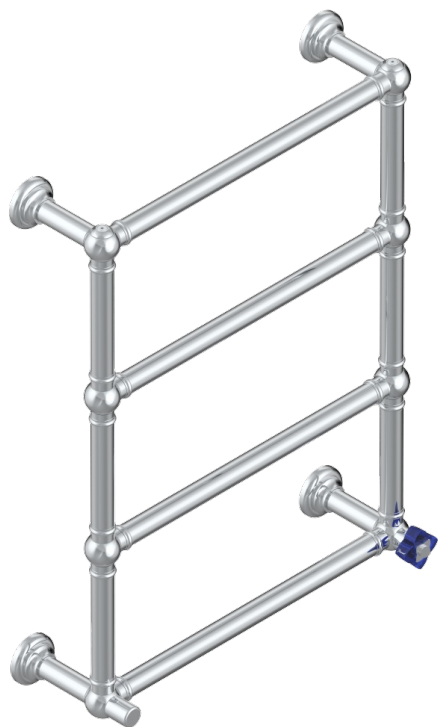

PETALE DE CRISTAL - BLUE CRYSTAL

U6B-TWT4H1

Traditional towel warmer, 4 rails, 625 mm x 825 mm, hydronic with 1 stylised handle

THG[®]
PARIS

72802

13/02/2020

CHARACTERISTIC

- Pétale de Cristal - Blue crystal
- Traditional towel warmer, 4 rails, 625 mm x 825 mm, hydronic with 1 stylised handle

TECHNICAL SPECS

- Pression : 0,5 bars < P < 3 bars (recommandée)
- Pressure : 7.25 psi < P < 43.5 psi (advised)
- Température eau maximale conseillée : 60°C
- Maximum water temperature advised: 140°F
- Hauteur minimale au sol (maximum height from the ground) : 60 cm (24")
- Puissance / Power : 86W à Delta T 30

AVAILABLE FINITIONS

Blush PVD - H62
Brass color PVD - H49
Brown bronze color PVD - F33
Gold color PVD - H52
Graphite PVD - H64
Lacquered light bronze - D01

Matt Umber PVD - H67
Matt blush PVD - H60
Matt brass color PVD - H50
Matt brown bronze color PVD - F34
Matt chrome - C02
Matt gold - F07