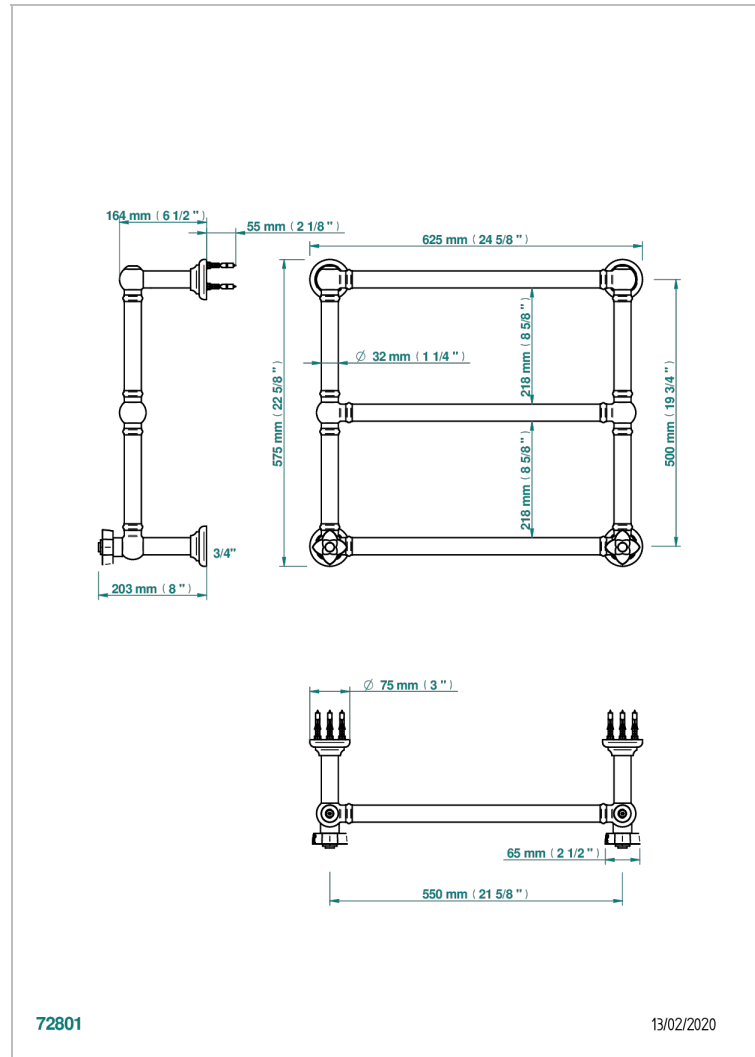

PETALE DE CRISTAL - BLUE CRYSTAL

U6B-TWT3H2

Traditional towel warmer, 3 rails, 625 mm x 575 mm, hydronic with 2 stylised handles

THG[®]
PARIS

CHARACTERISTIC

- Pétale de Cristal - Blue crystal
- Traditional towel warmer, 3 rails, 625 mm x 575 mm, hydronic with 2 stylised handles

TECHNICAL SPECS

- Pression : 0,5 bars < P < 3 bars (recommandée)
- Pressure : 7.25 psi < P < 43.5 psi (advised)
- Température eau maximale conseillée : 60°C
- Maximum water temperature advised: 140°F
- Hauteur minimale au sol (maximum height from the ground) : 60 cm (24")
- Puissance / Power : 64W à Delta T 30