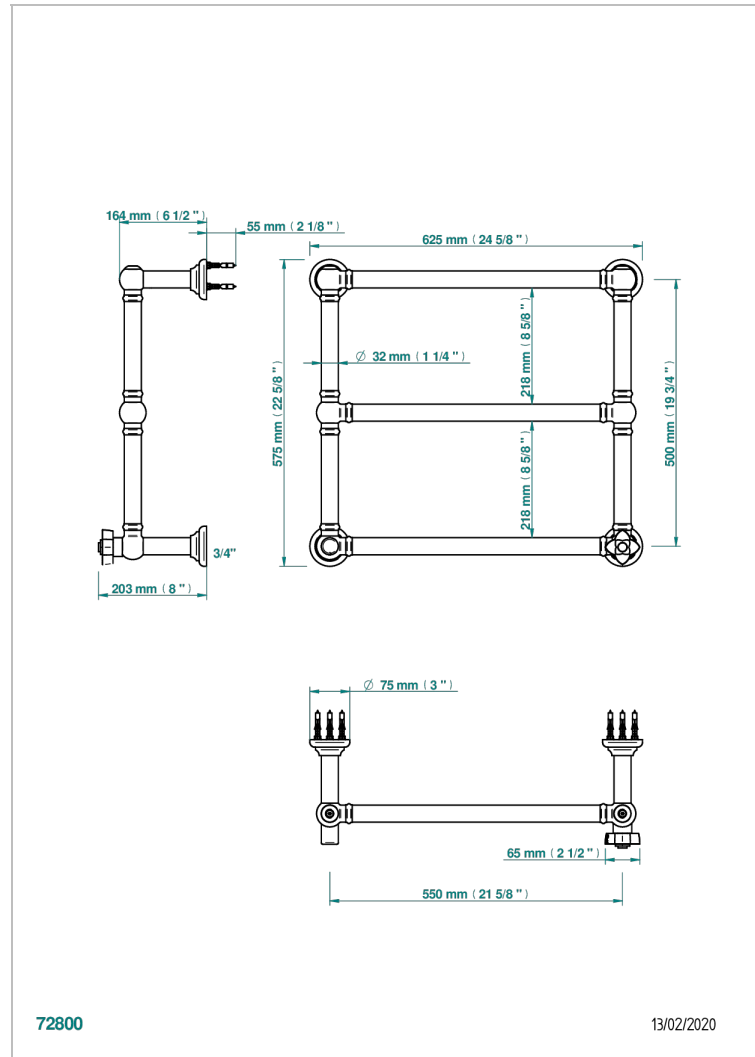

PETALE DE CRISTAL - BLUE CRYSTAL

U6B-TWT3H1

Traditional towel warmer, 3 rails, 625 mm x 575 mm, hydronic with 1 stylised handle

THG[®]
PARIS

CHARACTERISTIC

- Pétale de Cristal - Blue crystal
- Traditional towel warmer, 3 rails, 625 mm x 575 mm, hydronic with 1 stylised handle

TECHNICAL SPECS

- Pression : 0,5 bars < P < 3 bars (recommandée)
- Pressure : 7.25 psi < P < 43.5 psi (advised)
- Température eau maximale conseillée : 60°C
- Maximum water temperature advised: 140°F
- Hauteur minimale au sol (maximum height from the ground) : 60 cm (24")
- Puissance / Power : 64W à Delta T 30