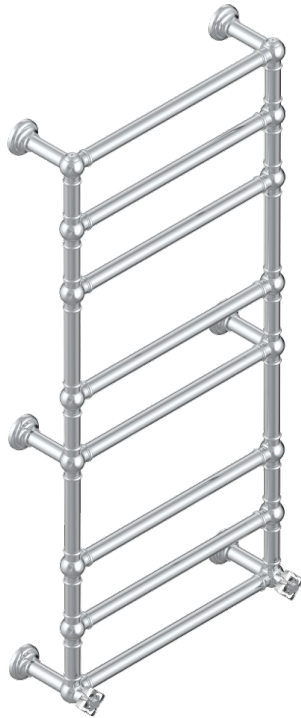

# PETALE DE CRISTAL - CLEAR CRYSTAL

U6A-TWT8H2

Traditional towel warmer, 8 rails, 625 mm x 1325 mm, hydronic with 2 stylised handles

72799

17/02/2020

## CHARACTERISTIC

- Pétale de Cristal - Clear crystal
- Traditional towel warmer, 8 rails, 625 mm x 1325 mm, hydronic with 2 stylised handles

## TECHNICAL SPECS

- Pression : 0,5 bars < P < 3 bars (recommandée)
- Pressure : 7.25 psi < P < 43.5 psi (advised)
- Température eau maximale conseillée : 60°C
- Maximum water temperature advised: 140°F
- Hauteur minimale au sol (maximum height from the ground) : 60 cm (24")
- Puissance / Power : 171W à Delta T 30