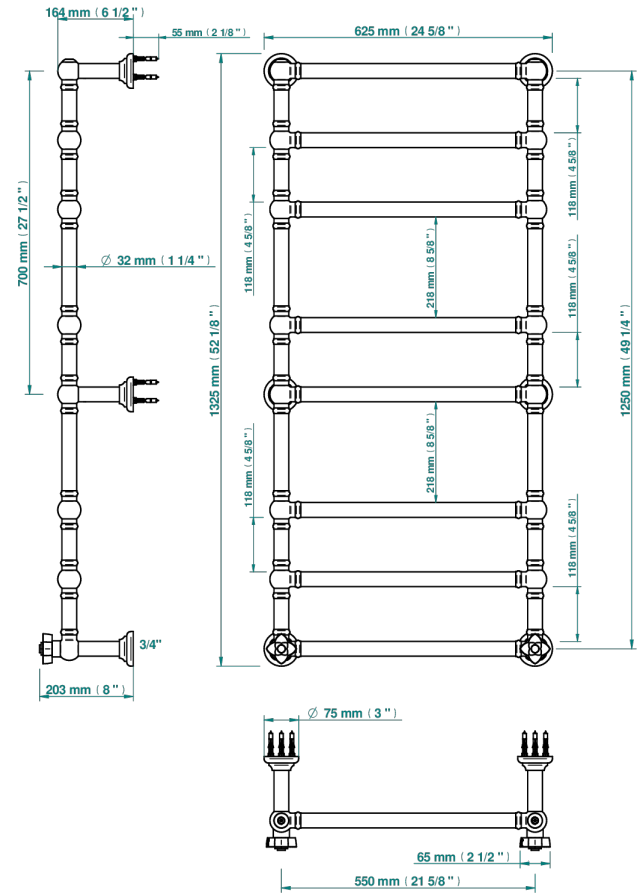

# PETALE DE CRISTAL - CLEAR CRYSTAL

U6A-TWT8H2

Traditional towel warmer, 8 rails, 625 mm x 1325 mm, hydronic with 2 stylised handles

72799

17/02/2020

## CHARACTERISTIC

- Pétale de Cristal - Clear crystal
- Traditional towel warmer, 8 rails, 625 mm x 1325 mm, hydronic with 2 stylised handles

## TECHNICAL SPECS

- Pression : 0,5 bars < P < 3 bars (recommandée)
- Pressure : 7.25 psi < P < 43.5 psi (advised)
- Température eau maximale conseillée : 60°C
- Maximum water temperature advised: 140°F
- Hauteur minimale au sol (maximum height from the ground) : 60 cm (24")
- Puissance / Power : 171W à Delta T 30