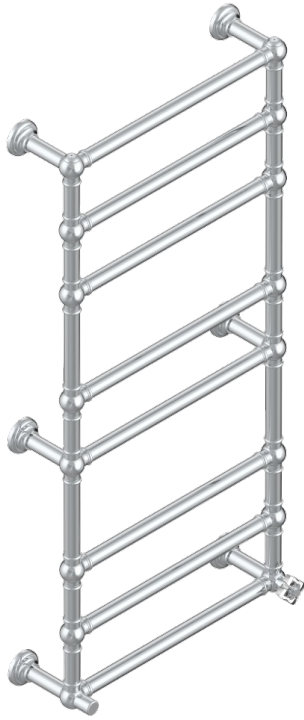

PETALE DE CRISTAL - CLEAR CRYSTAL

U6A-TWT8H1

Traditional towel warmer, 8 rails, 625 mm x 1325 mm, hydronic with 1 stylised handle

72798

14/02/2020

CHARACTERISTIC

- Pétale de Cristal - Clear crystal
- Traditional towel warmer, 8 rails, 625 mm x 1325 mm, hydronic with 1 stylised handle

TECHNICAL SPECS

- Pression : 0,5 bars < P < 3 bars (recommandée)
- Pressure : 7.25 psi < P < 43.5 psi (advised)
- Température eau maximale conseillée : 60°C
- Maximum water temperature advised: 140°F
- Hauteur minimale au sol (maximum height from the ground) : 60 cm (24")
- Puissance / Power : 171W à Delta T 30

AVAILABLE FINITIONS

Blush PVD - H62
Brass color PVD - H49
Brown bronze color PVD - F33
Gold color PVD - H52
Graphite PVD - H64
Lacquered light bronze - D01

Matt Umber PVD - H67
Matt blush PVD - H60
Matt brass color PVD - H50
Matt brown bronze color PVD - F34
Matt chrome - C02
Matt gold - F07

Matt gold color PVD - H53
Matt graphite PVD - H65
Matt nickel (color finish) - C01
Matt nickel color PVD - H56
Nickel color PVD - H55
Polished chrome (color finish) - A02

Polished gold (color finish) - F01
Polished nickel - B01
Soft gold - F30
Soft matt gold - F31
Umber PVD - H66