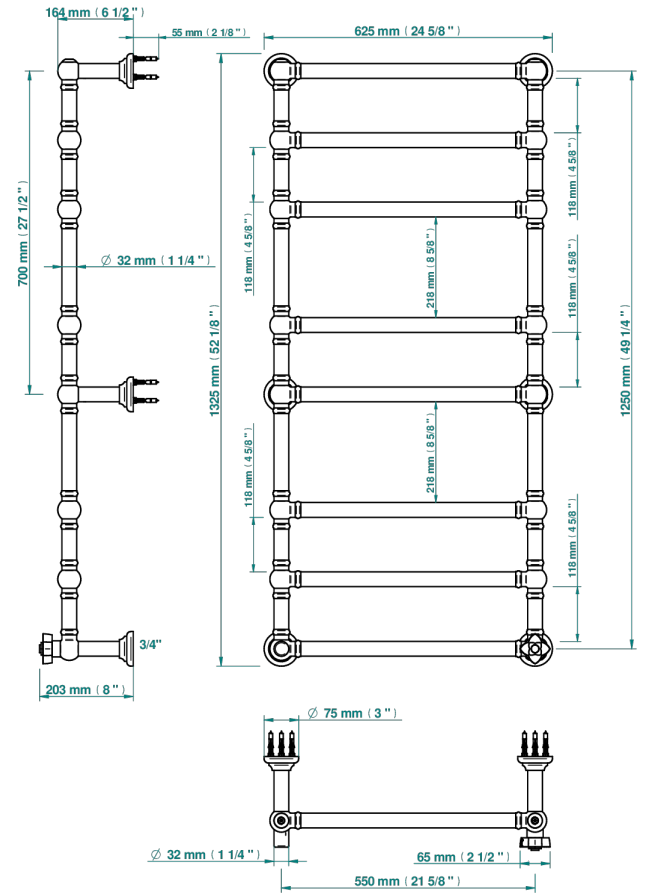

PETALE DE CRISTAL - CLEAR CRYSTAL

U6A-TWT8H1

Traditional towel warmer, 8 rails, 625 mm x 1325 mm, hydronic with 1 stylised handle

72798

14/02/2020

CHARACTERISTIC

- Pétale de Cristal - Clear crystal
- Traditional towel warmer, 8 rails, 625 mm x 1325 mm, hydronic with 1 stylised handle

TECHNICAL SPECS

- Pression : 0,5 bars < P < 3 bars (recommandée)
- Pressure : 7.25 psi < P < 43.5 psi (advised)
- Température eau maximale conseillée : 60°C
- Maximum water temperature advised: 140°F
- Hauteur minimale au sol (maximum height from the ground) : 60 cm (24")
- Puissance / Power : 171W à Delta T 30

AVAILABLE FINITIONS

Blush PVD - H62
Brass color PVD - H49
Brown bronze color PVD - F33
Gold color PVD - H52
Graphite PVD - H64
Lacquered light bronze - D01

Matt Umber PVD - H67
Matt blush PVD - H60
Matt brass color PVD - H50
Matt brown bronze color PVD - F34
Matt chrome - C02
Matt gold - F07