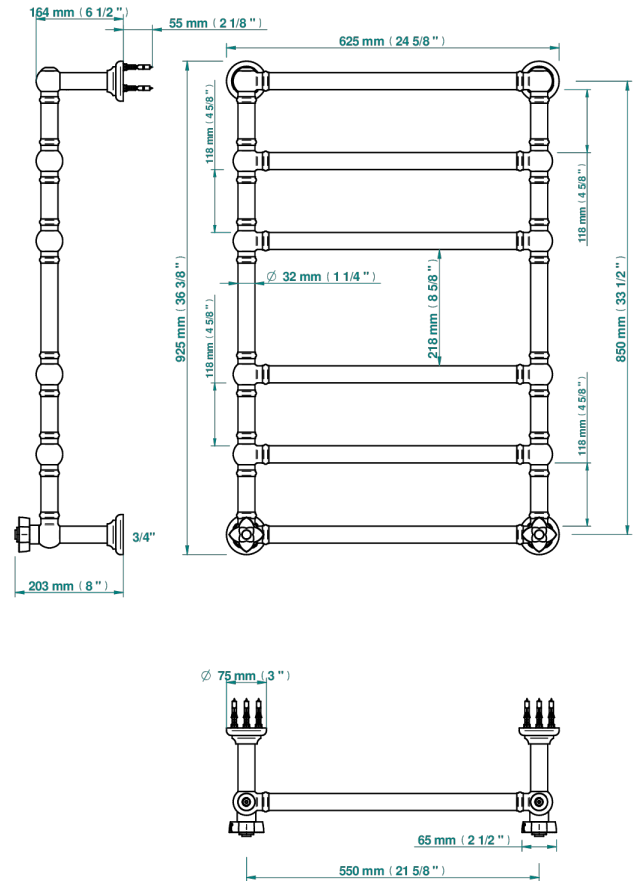

PETALE DE CRISTAL - CLEAR CRYSTAL

U6A-TWT6H2

Traditional towel warmer, 6 rails, 625 mm x 925 mm, hydronic with 2 stylised handles

THG[®]
PARIS

72797

14/02/2020

CHARACTERISTIC

- Pétale de Cristal - Clear crystal
- Traditional towel warmer, 6 rails, 625 mm x 925 mm, hydronic with 2 stylised handles

TECHNICAL SPECS

- Pression : 0,5 bars < P < 3 bars (recommandée)
- Pressure : 7.25 psi < P < 43.5 psi (advised)
- Température eau maximale conseillée : 60°C
- Maximum water temperature advised: 140°F
- Hauteur minimale au sol (maximum height from the ground) : 60 cm (24")
- Puissance / Power : 128W à Delta T 30