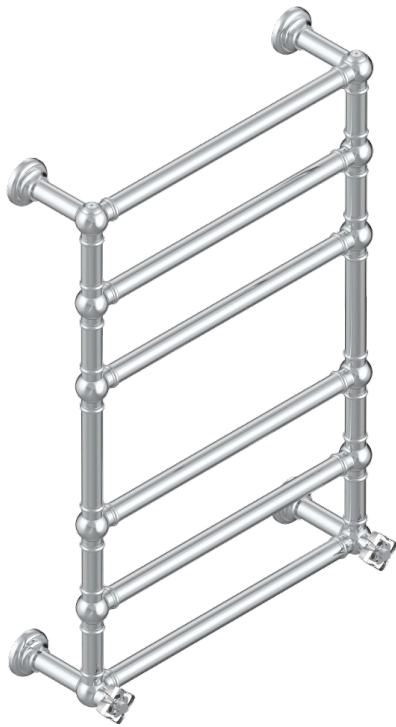

PETALE DE CRISTAL - CLEAR CRYSTAL

U6A-TWT6H2

Traditional towel warmer, 6 rails, 625 mm x 925 mm, hydronic with 2 stylised handles

THG[®]
PARIS

72797

14/02/2020

CHARACTERISTIC

- Pétale de Cristal - Clear crystal
- Traditional towel warmer, 6 rails, 625 mm x 925 mm, hydronic with 2 stylised handles

TECHNICAL SPECS

- Pression : 0,5 bars < P < 3 bars (recommandée)
- Pressure : 7.25 psi < P < 43.5 psi (advised)
- Température eau maximale conseillée : 60°C
- Maximum water temperature advised: 140°F
- Hauteur minimale au sol (maximum height from the ground) : 60 cm (24")
- Puissance / Power : 128W à Delta T 30

AVAILABLE FINITIONS

Blush PVD - H62
Brass color PVD - H49
Brown bronze color PVD - F33
Gold color PVD - H52
Graphite PVD - H64
Lacquered light bronze - D01

Matt Umber PVD - H67
Matt blush PVD - H60
Matt brass color PVD - H50
Matt brown bronze color PVD - F34
Matt chrome - C02
Matt gold - F07