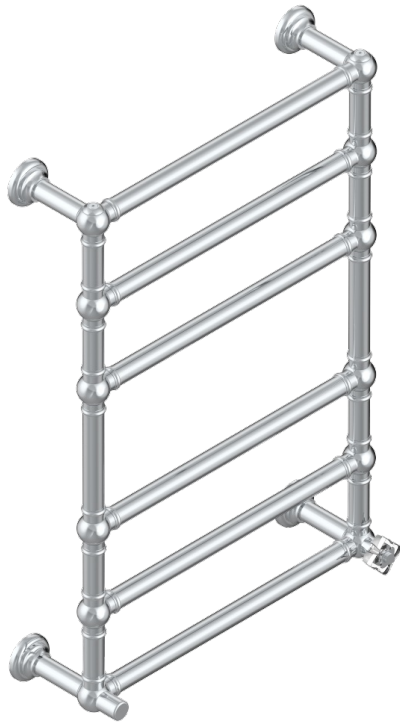

PETALE DE CRISTAL - CLEAR CRYSTAL

U6A-TWT6H1

Traditional towel warmer, 6 rails, 625 mm x 925 mm, hydronic with 1 stylised handle

THG[®]
PARIS

72796

13/02/2020

CHARACTERISTIC

- Pétale de Cristal - Clear crystal
- Traditional towel warmer, 6 rails, 625 mm x 925 mm, hydronic with 1 stylised handle

TECHNICAL SPECS

- Pression : 0,5 bars < P < 3 bars (recommandée)
- Pressure : 7.25 psi < P < 43.5 psi (advised)
- Température eau maximale conseillée : 60°C
- Maximum water temperature advised: 140°F
- Hauteur minimale au sol (maximum height from the ground) : 60 cm (24")
- Puissance / Power : 128W à Delta T 30

AVAILABLE FINITIONS

Blush PVD - H62
Brass color PVD - H49
Brown bronze color PVD - F33
Gold color PVD - H52
Graphite PVD - H64
Lacquered light bronze - D01

Matt Umber PVD - H67
Matt blush PVD - H60
Matt brass color PVD - H50
Matt brown bronze color PVD - F34
Matt chrome - C02
Matt gold - F07