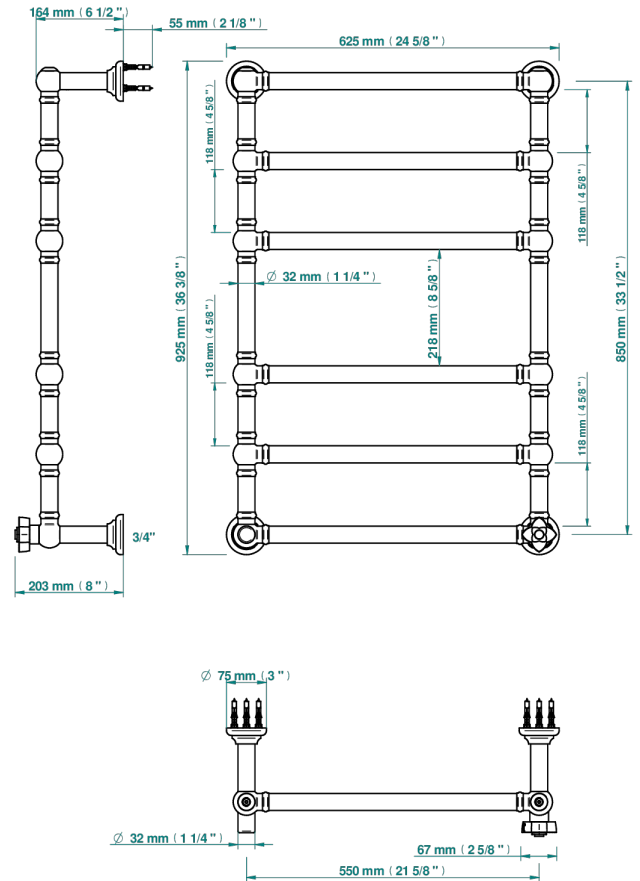

PETALE DE CRISTAL - CLEAR CRYSTAL

U6A-TWT6H1

Traditional towel warmer, 6 rails, 625 mm x 925 mm, hydronic with 1 stylised handle

THG[®]
PARIS

72796

13/02/2020

CHARACTERISTIC

- Pétale de Cristal - Clear crystal
- Traditional towel warmer, 6 rails, 625 mm x 925 mm, hydronic with 1 stylised handle

TECHNICAL SPECS

- Pression : 0,5 bars < P < 3 bars (recommandée)
- Pressure : 7.25 psi < P < 43.5 psi (advised)
- Température eau maximale conseillée : 60°C
- Maximum water temperature advised: 140°F
- Hauteur minimale au sol (maximum height from the ground) : 60 cm (24")
- Puissance / Power : 128W à Delta T 30