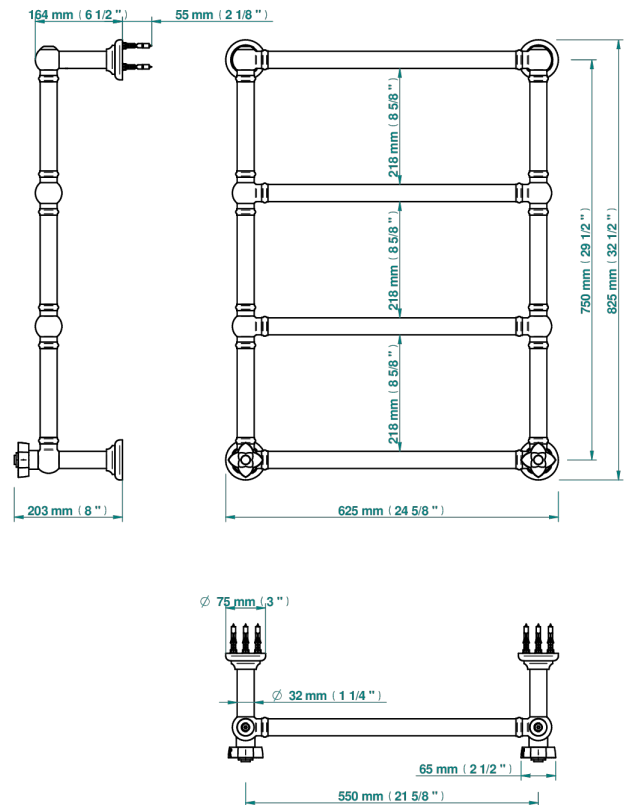

PETALE DE CRISTAL - CLEAR CRYSTAL

U6A-TWT4H2

Traditional towel warmer, 4 rails, 625 mm x 825 mm, hydronic with 2 stylised handles

THG[®]
PARIS

72795

13/02/2020

CHARACTERISTIC

- Pétale de Cristal - Clear crystal
- Traditional towel warmer, 4 rails, 625 mm x 825 mm, hydronic with 2 stylised handles

TECHNICAL SPECS

- Pression : 0,5 bars < P < 3 bars (recommandée)
- Pressure : 7.25 psi < P < 43.5 psi (advised)
- Température eau maximale conseillée : 60°C
- Maximum water temperature advised: 140°F
- Hauteur minimale au sol (maximum height from the ground) : 60 cm (24")
- Puissance / Power : 86W à Delta T 30