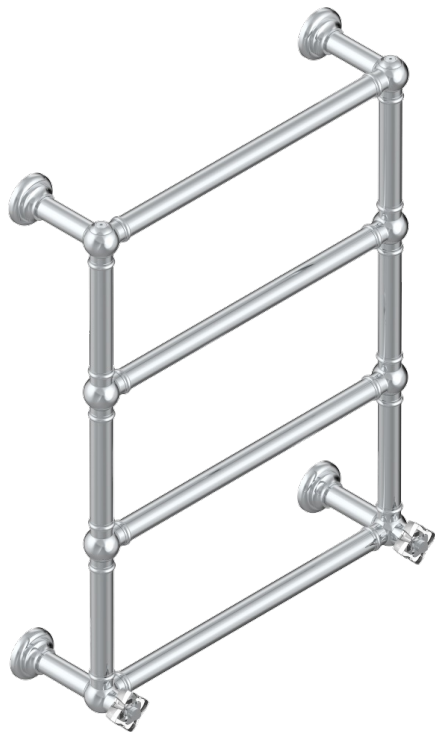

PETALE DE CRISTAL - CLEAR CRYSTAL

U6A-TWT4H2

Traditional towel warmer, 4 rails, 625 mm x 825 mm, hydronic with 2 stylised handles

THG[®]
PARIS

72795

13/02/2020

CHARACTERISTIC

- Pétale de Cristal - Clear crystal
- Traditional towel warmer, 4 rails, 625 mm x 825 mm, hydronic with 2 stylised handles

TECHNICAL SPECS

- Pression : 0,5 bars < P < 3 bars (recommandée)
- Pressure : 7.25 psi < P < 43.5 psi (advised)
- Température eau maximale conseillée : 60°C
- Maximum water temperature advised: 140°F
- Hauteur minimale au sol (maximum height from the ground) : 60 cm (24")
- Puissance / Power : 86W à Delta T 30

AVAILABLE FINITIONS

Blush PVD - H62
Brass color PVD - H49
Brown bronze color PVD - F33
Gold color PVD - H52
Graphite PVD - H64
Lacquered light bronze - D01

Matt Umber PVD - H67
Matt blush PVD - H60
Matt brass color PVD - H50
Matt brown bronze color PVD - F34
Matt chrome - C02
Matt gold - F07